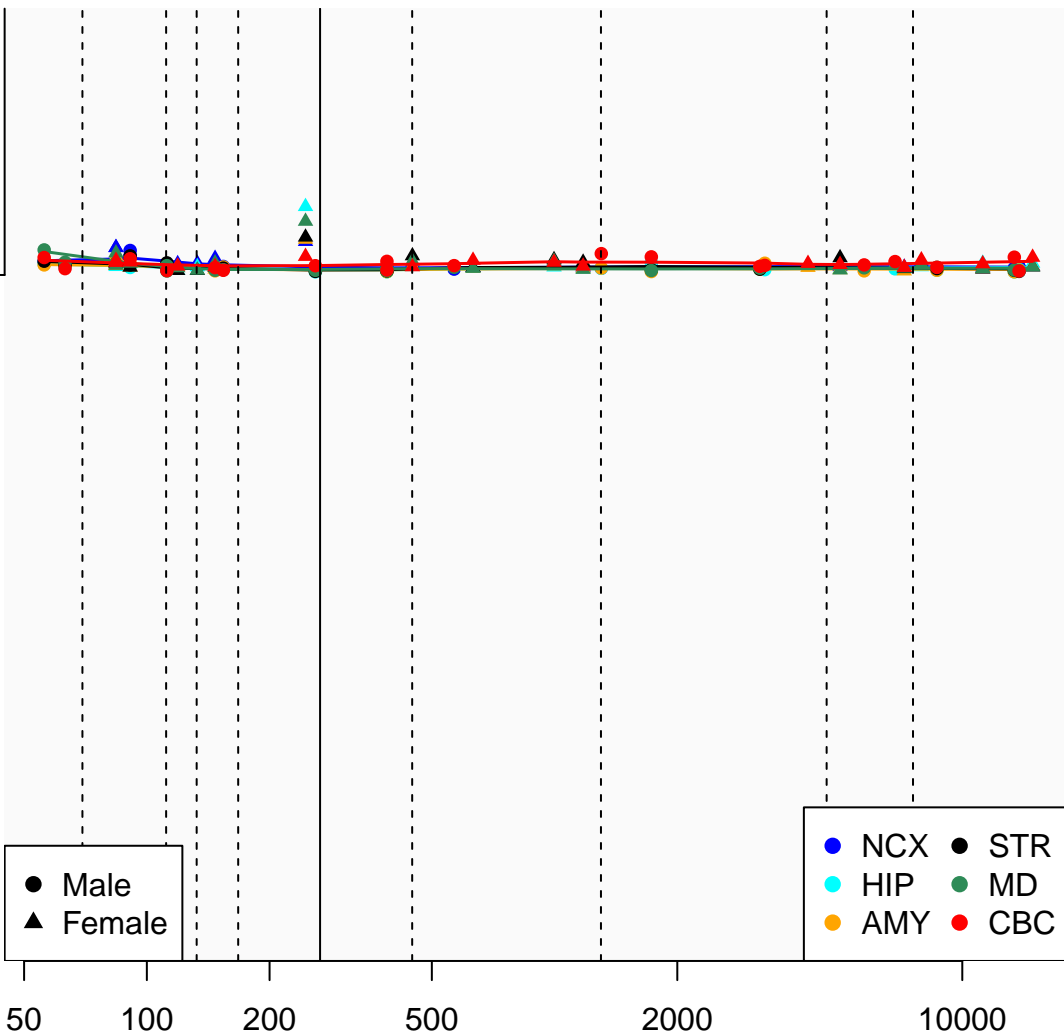

# TBC1D3F\_ENSG00000275954

Window:

1 2 3 4 5 6 7 8 9

Normalized Log2 RPKM+1

0

● Male  
▲ Female

● NCX ● STR  
● HIP ● MD  
● AMY ● CBC