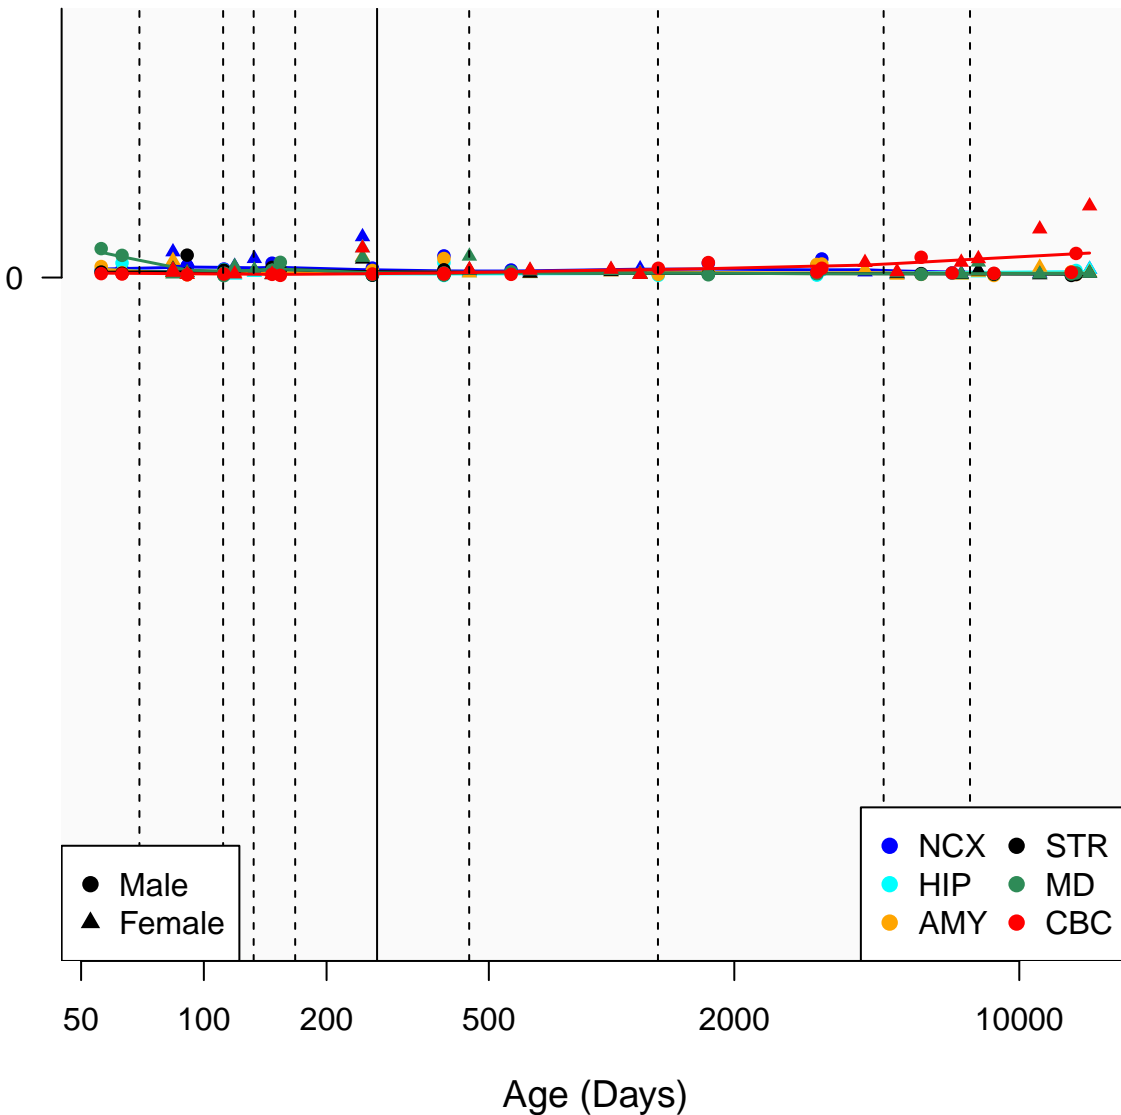

TCP10_ENSG00000203690

Window:

1 2 3 4 5 6 7 8 9

Normalized Log2 RPKM+1

● Male
▲ Female

● NCX ● STR
● HIP ● MD
● AMY ● CBC