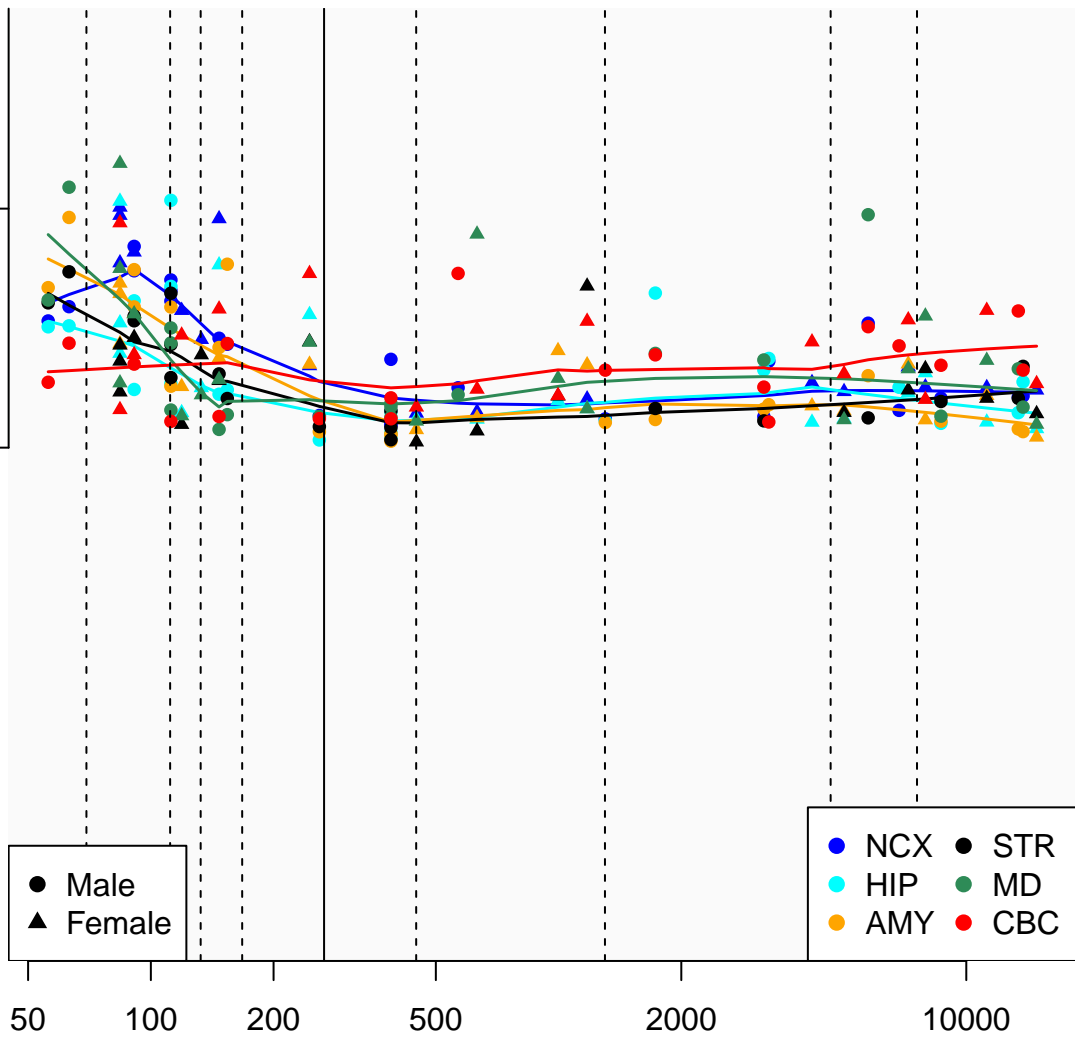

# TCP1P1\_ENSG00000229161

Window:

1 2 3 4 5 6 7 8 9

Normalized Log2 RPKM+1

● Male  
▲ Female

● NCX ● STR  
● HIP ● MD  
● AMY ● CBC

Age (Days)