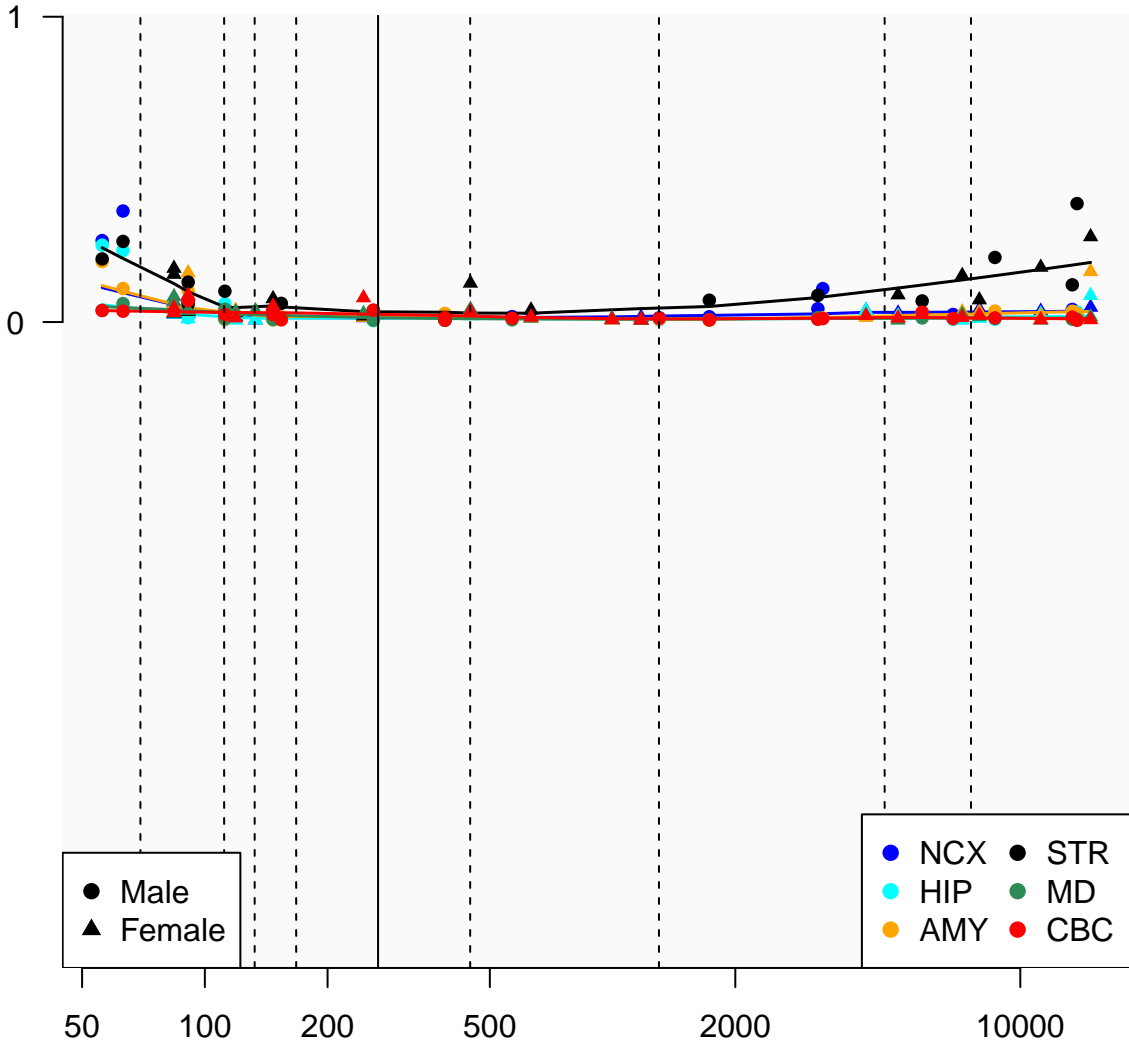

# TERT\_ENSG00000164362

Window:

1 2 3 4 5 6 7 8 9

Normalized Log2 RPKM+1

● Male  
▲ Female

● NCX ● STR  
● HIP ● MD  
● AMY ● CBC

Age (Days)