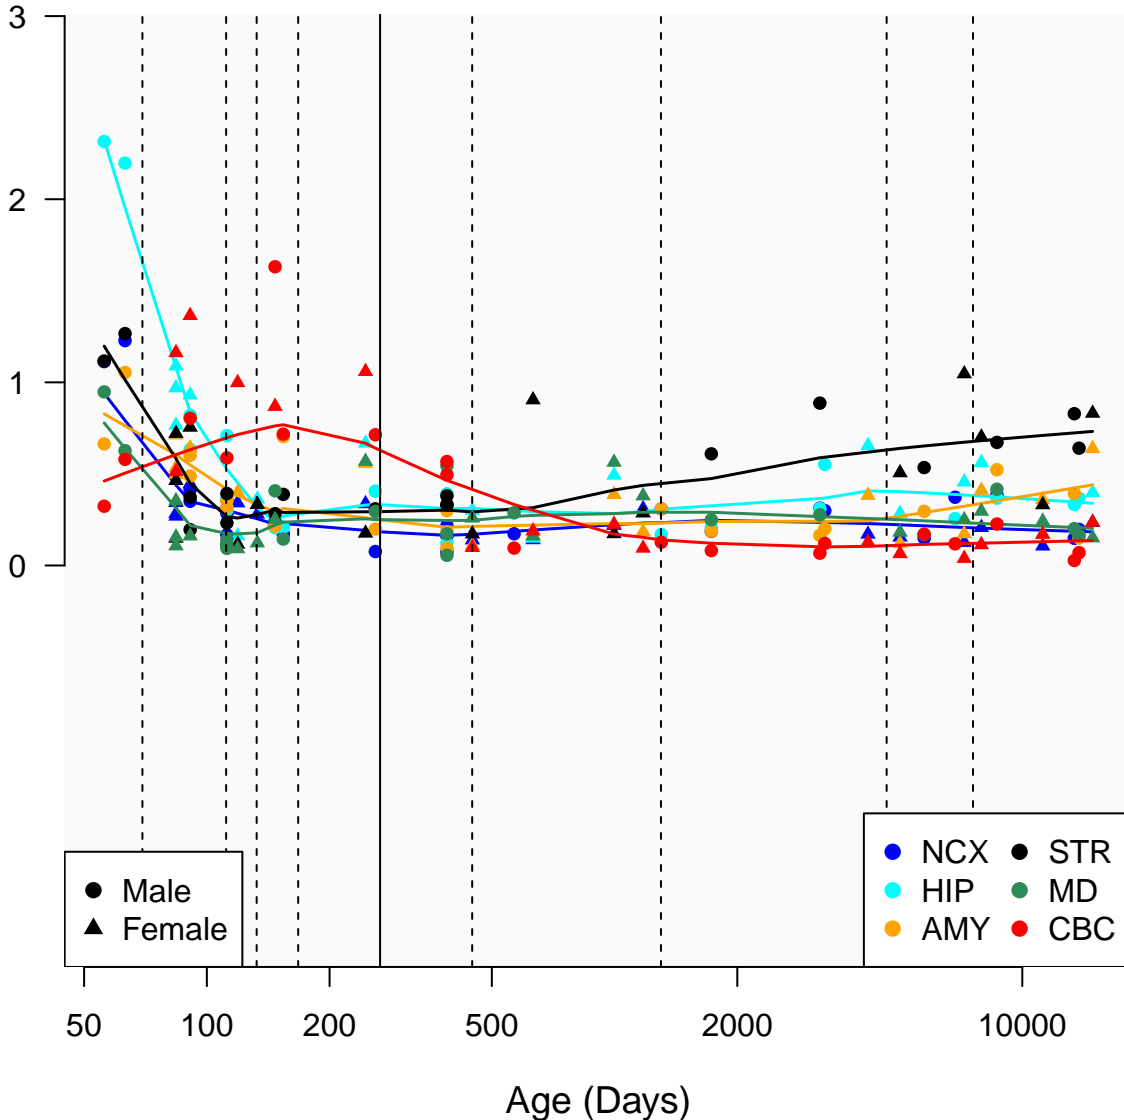

TEX15_ENSG00000133863

Window:

1 2 3 4 5 6 7 8 9

Normalized Log2 RPKM+1

● Male
▲ Female

● NCX ● STR
● HIP ● MD
● AMY ● CBC