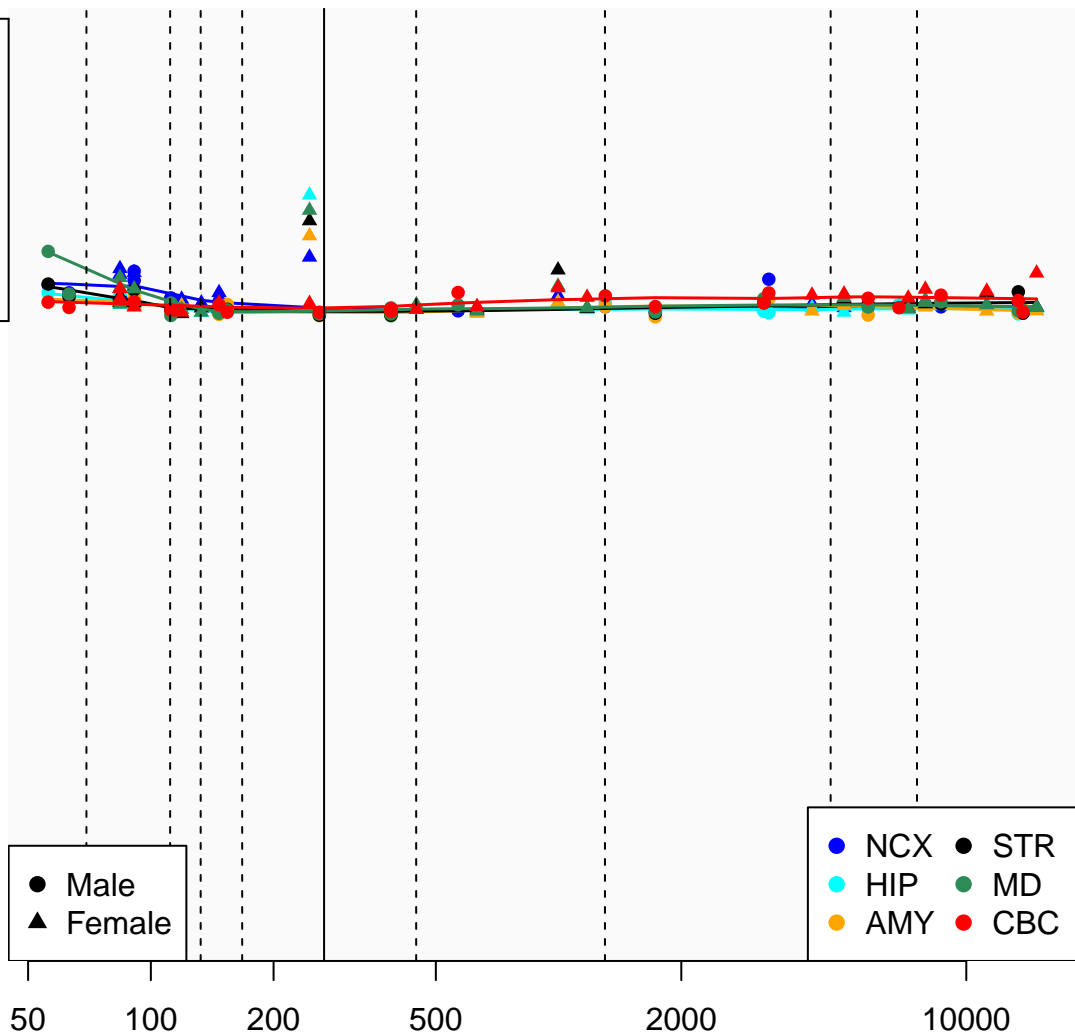

# TEX33\_ENSG00000185264

Window:

1 2 3 4 5 6 7 8 9

Normalized Log2 RPKM+1

1  
0

● Male  
▲ Female

● NCX ● STR  
● HIP ● MD  
● AMY ● CBC

Age (Days)