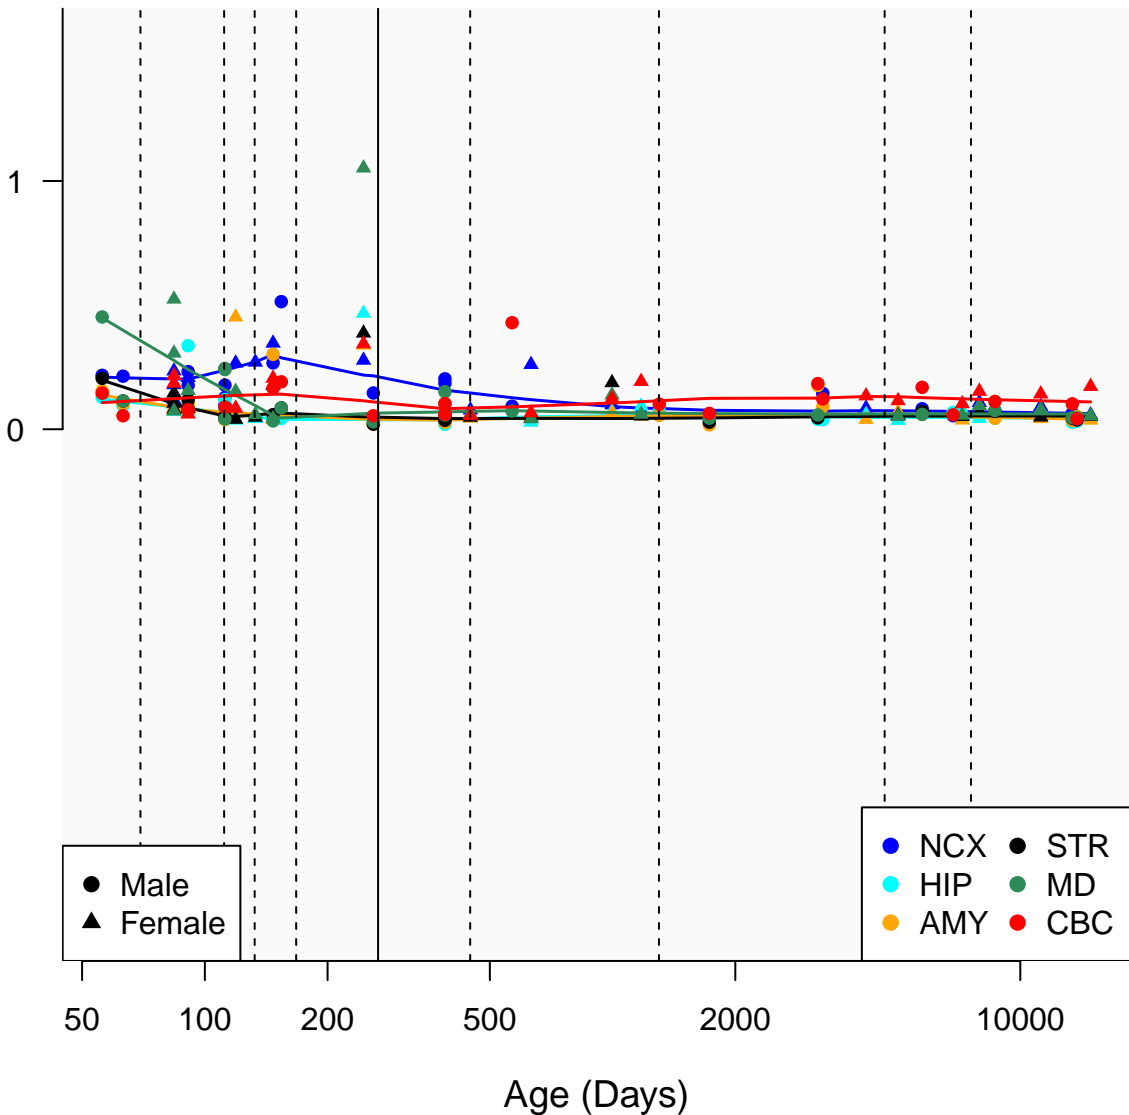

TEX37_ENSG00000172073

Window:

1 2 3 4 5 6 7 8 9

Normalized Log2 RPKM+1

● Male
▲ Female

● NCX ● STR
● HIP ● MD
● AMY ● CBC