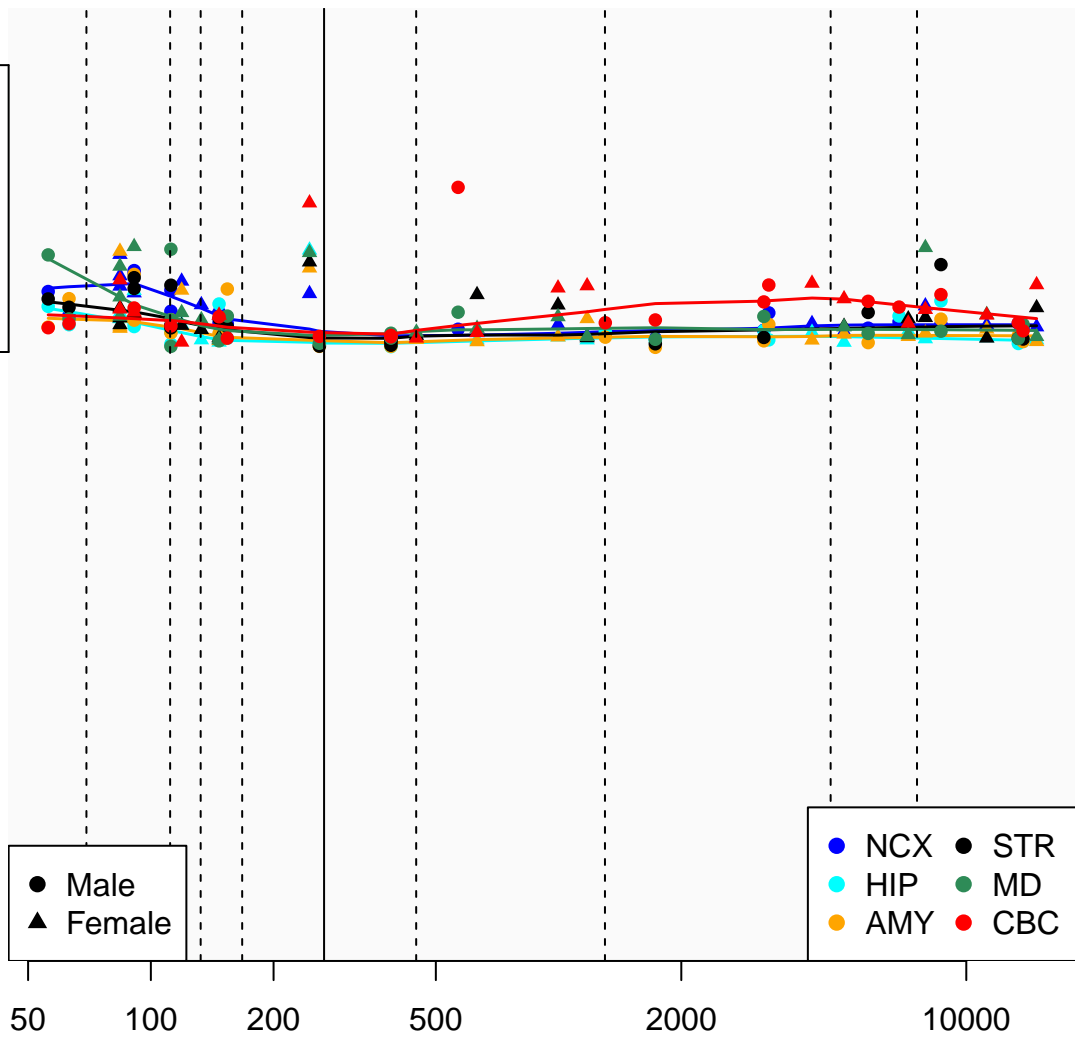

# TGIF2P1\_ENSG00000225401

Window:

1 2 3 4 5 6 7 8 9

Normalized Log2 RPKM+1

1  
0

● Male  
▲ Female

● NCX ● STR  
● HIP ● MD  
● AMY ● CBC

Age (Days)