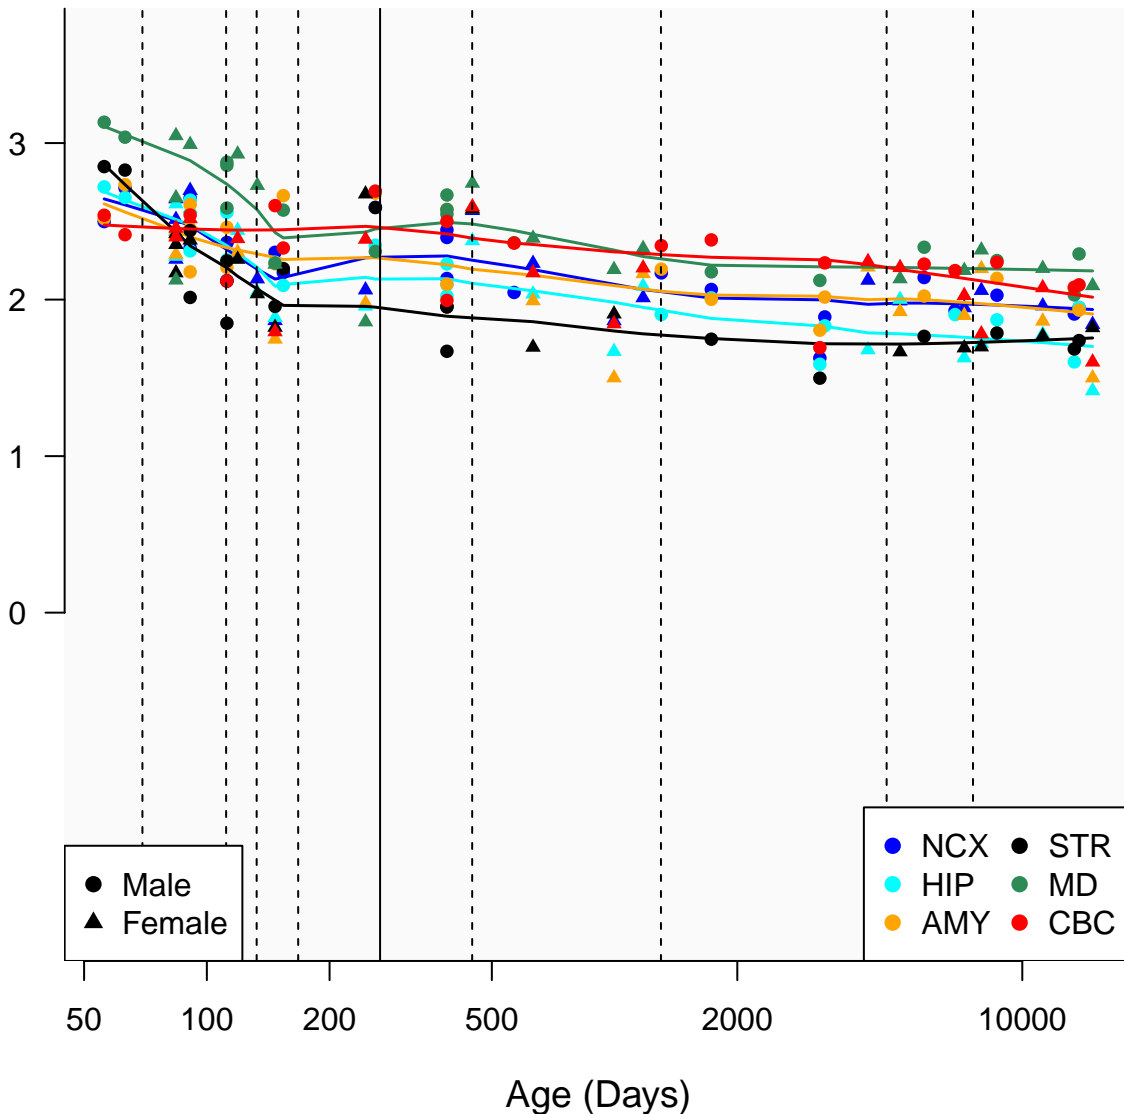

# THAP8\_ENSG00000161277

Window:

1 2 3 4 5 6 7 8 9

Normalized Log2 RPKM+1

● Male  
▲ Female

● NCX ● STR  
● HIP ● MD  
● AMY ● CBC