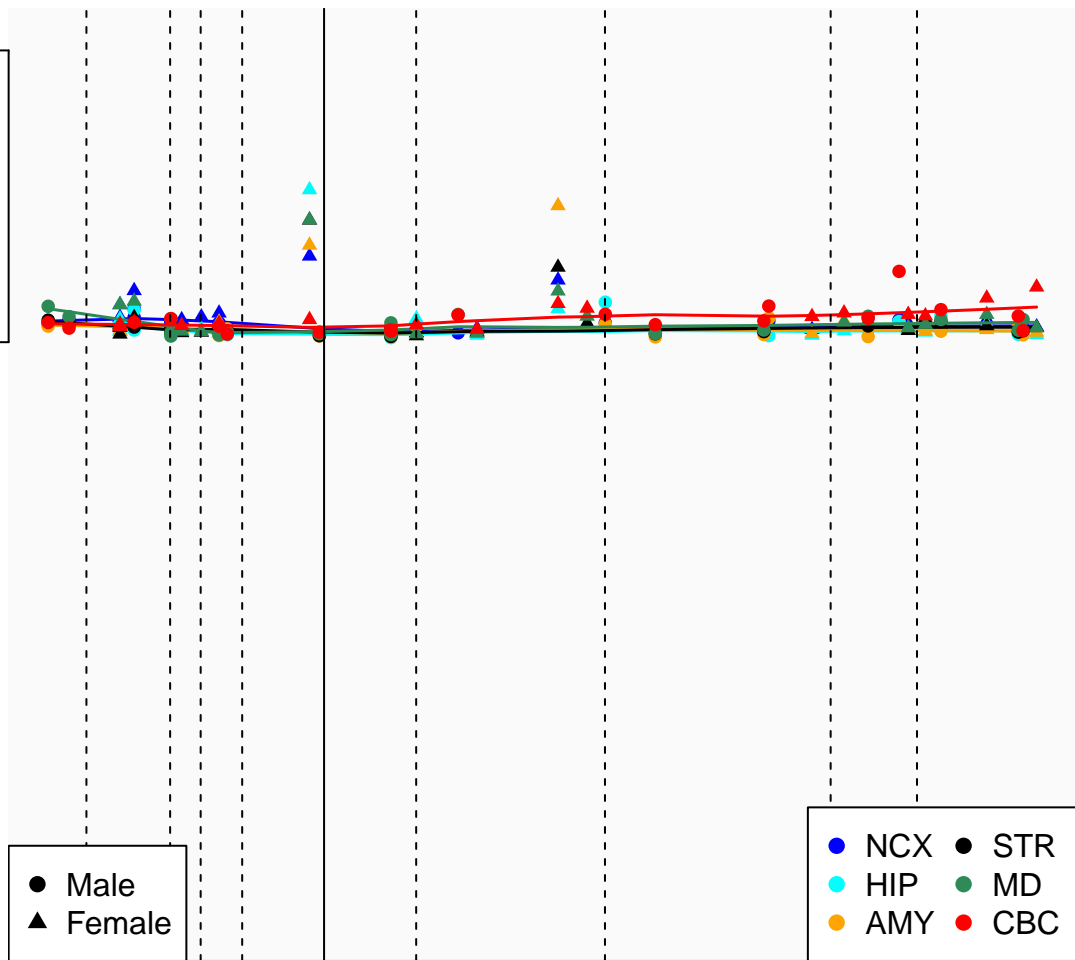

# THUMPD3P1\_ENSG00000248711

Window:

1 2 3 4 5 6 7 8 9

Normalized Log2 RPKM+1

1  
0

50 100 200 500 2000 10000

Age (Days)