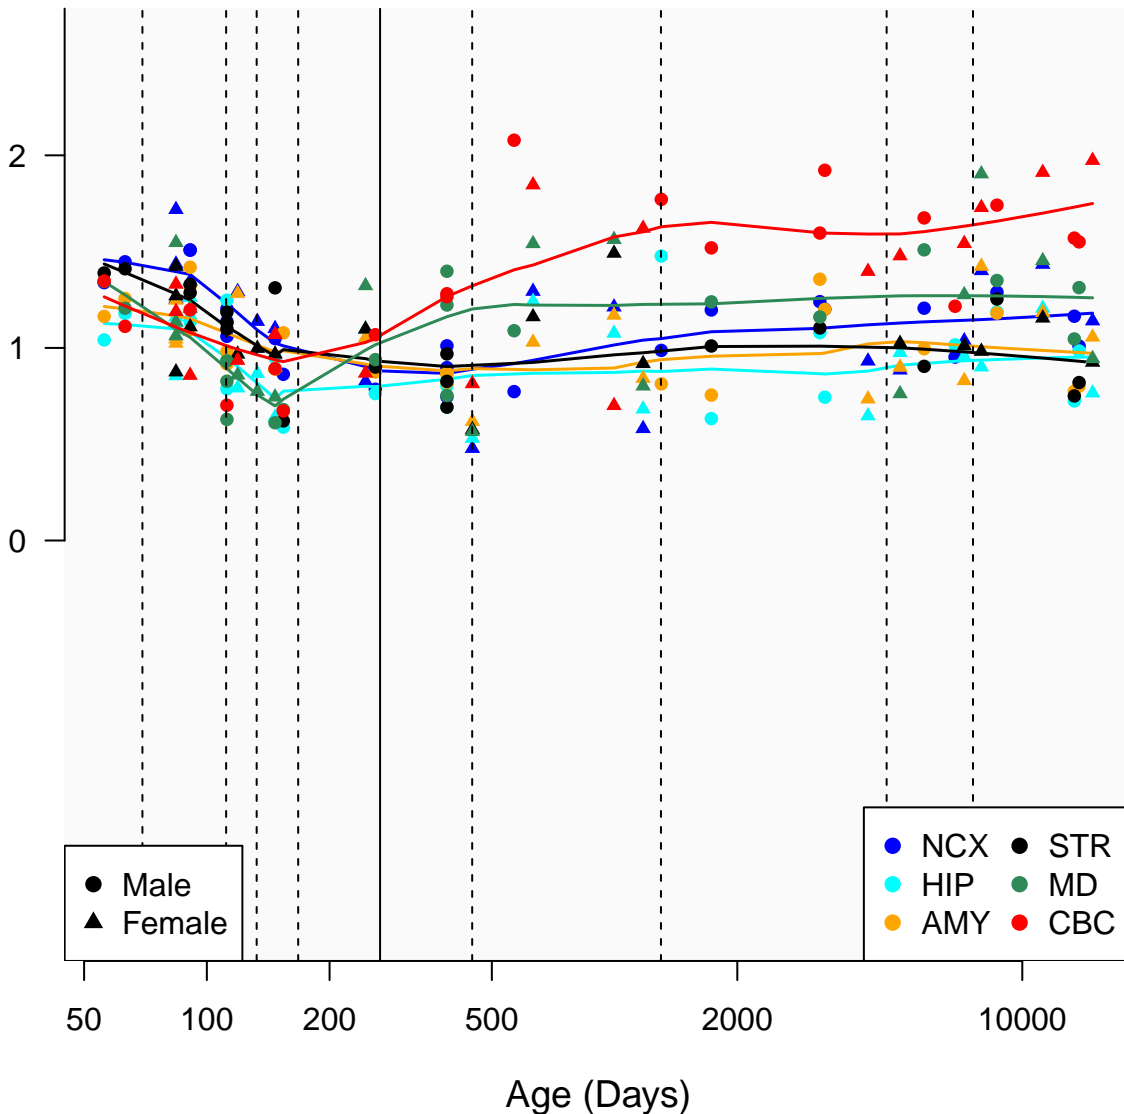

TIMM23B_ENSG00000204152

Window:

1 2 3 4 5 6 7 8 9

Normalized Log2 RPKM+1

● Male
▲ Female

● NCX ● STR
● HIP ● MD
● AMY ● CBC