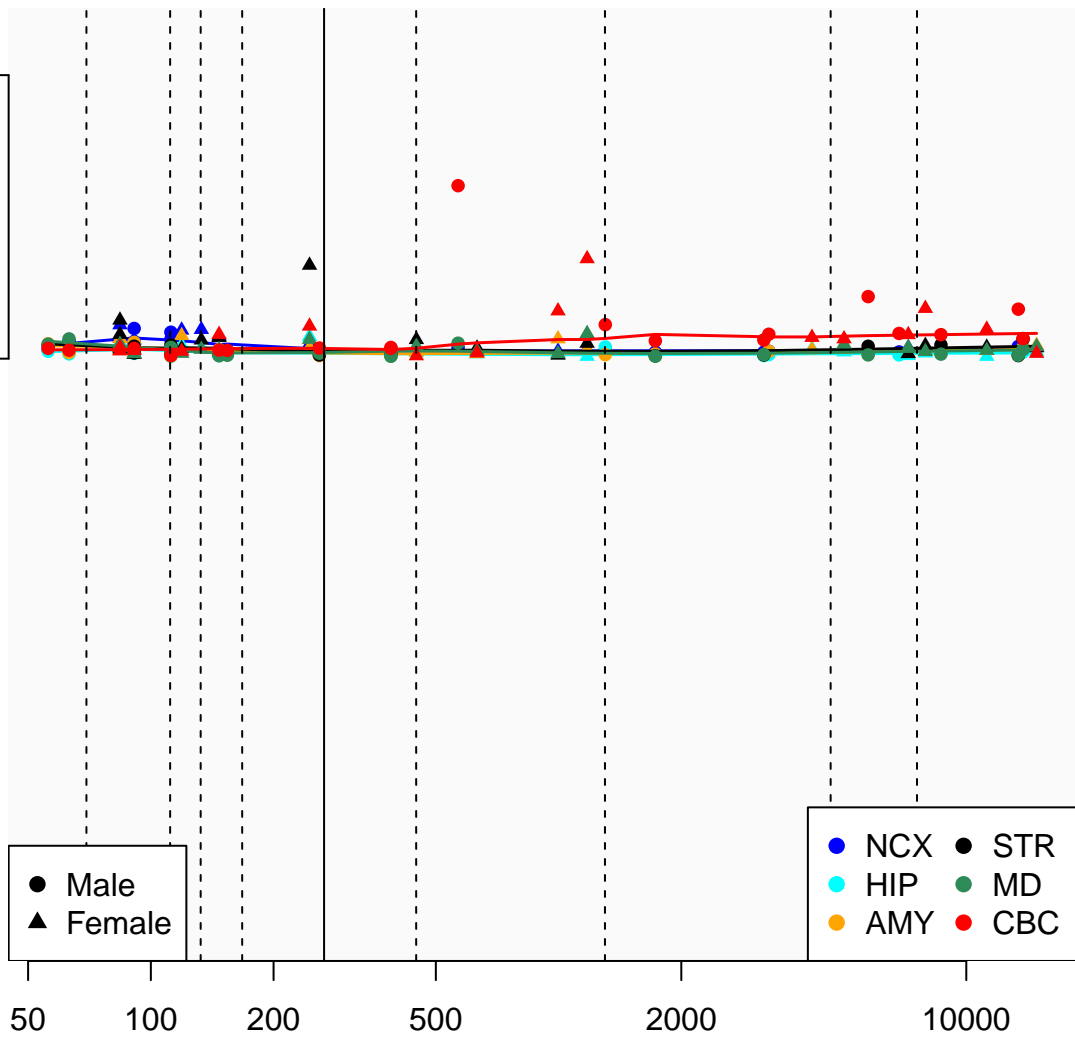

# TLR9\_ENSG00000239732

Window:

1 2 3 4 5 6 7 8 9

Normalized Log2 RPKM+1

1  
0

● Male  
▲ Female

● NCX ● STR  
● HIP ● MD  
● AMY ● CBC

Age (Days)