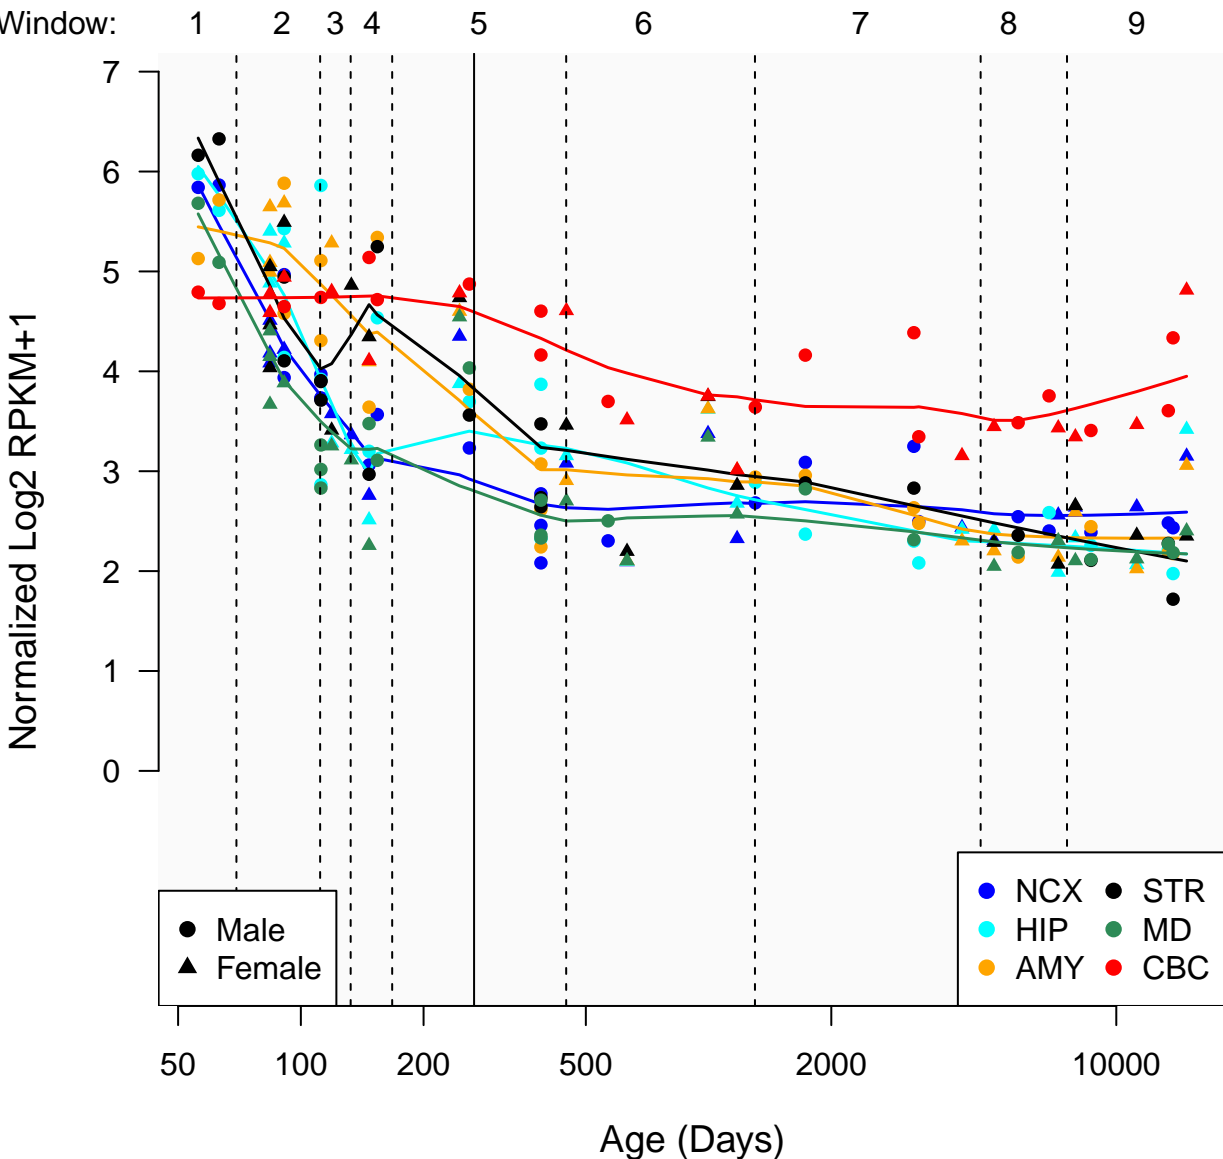

# TMPO\_ENSG00000120802

Window:

● Male  
▲ Female

● NCX ● STR  
● HIP ● MD  
● AMY ● CBC