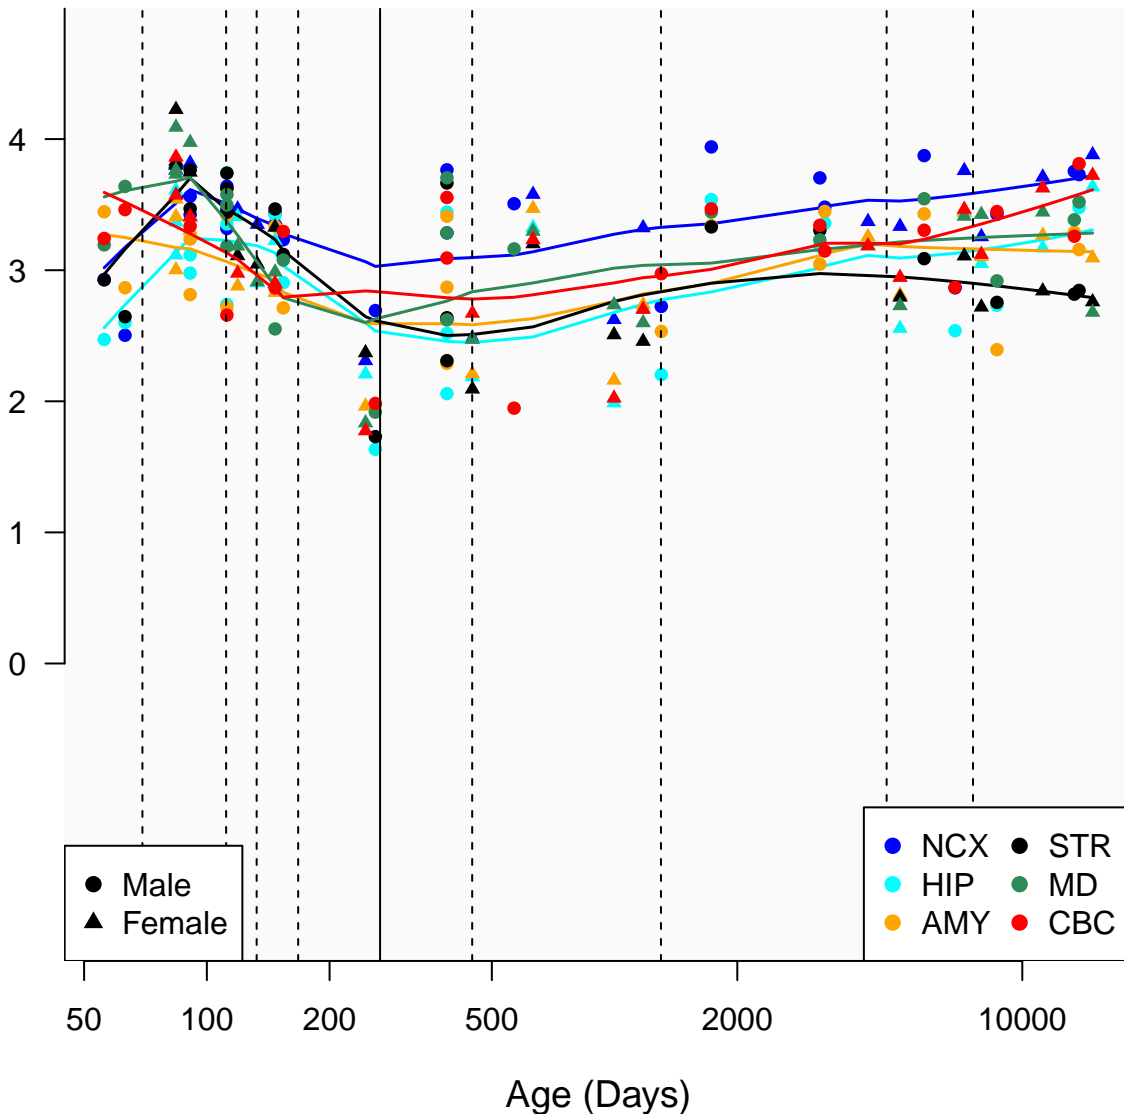

# TOMM40L\_ENSG00000158882

Window:

1 2 3 4 5 6 7 8 9

Normalized Log2 RPKM+1

● Male  
▲ Female

● NCX ● STR  
● HIP ● MD  
● AMY ● CBC