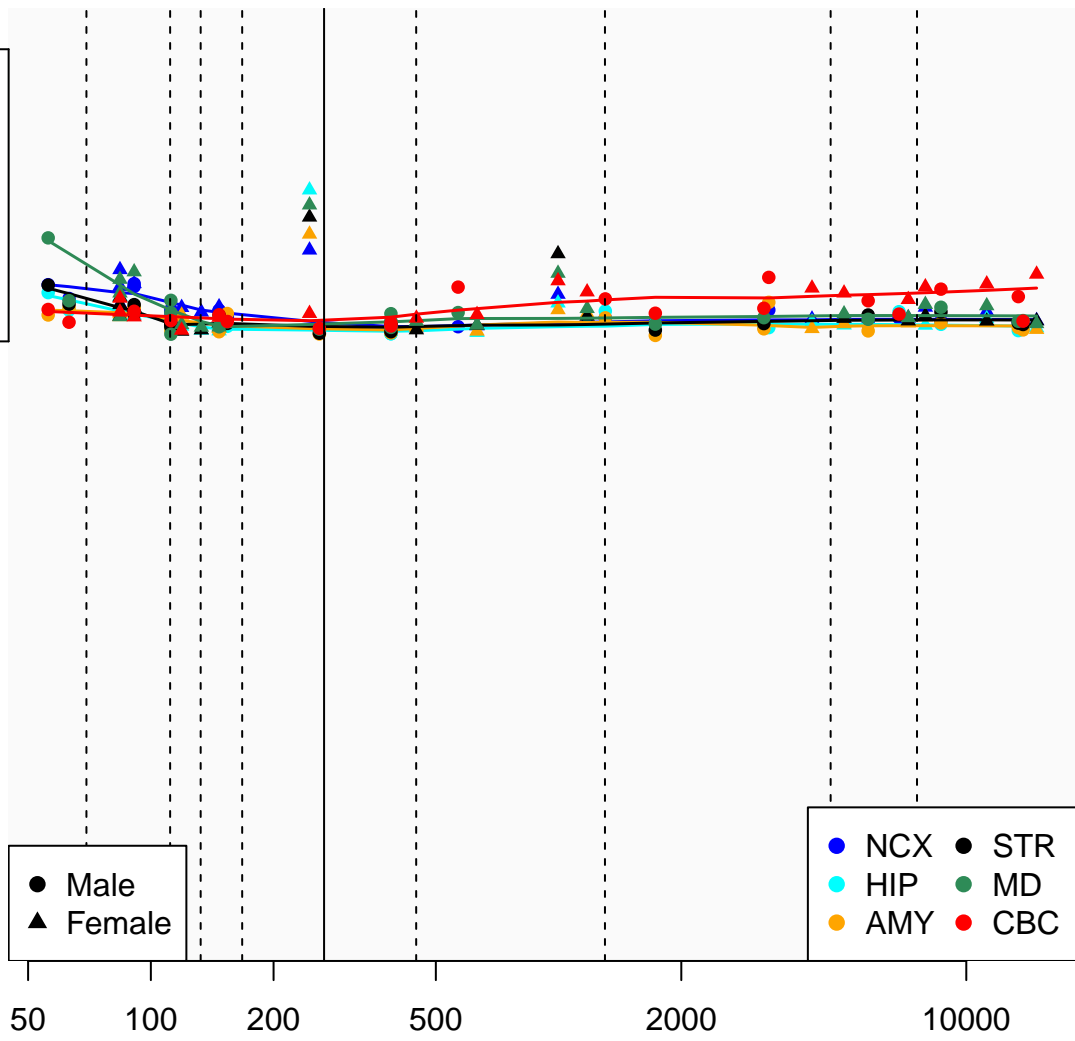

# TOMM6\_ENSG00000214736

Window:

1 2 3 4 5 6 7 8 9

Normalized Log2 RPKM+1

● Male  
▲ Female

● NCX ● STR  
● HIP ● MD  
● AMY ● CBC