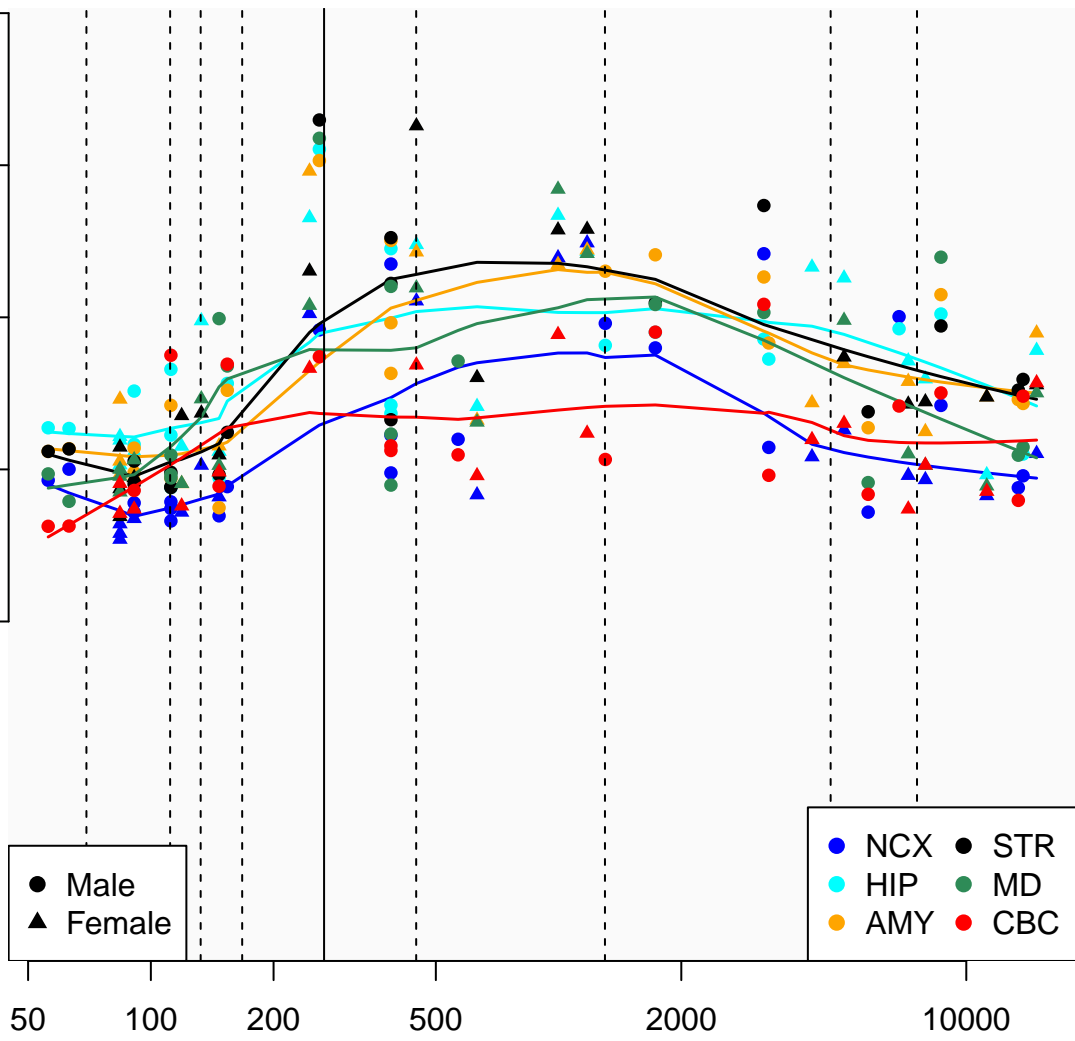

# TRAF3IP2\_ENSG00000056972

Window:

1 2 3 4 5 6 7 8 9

Normalized Log2 RPKM+1

● Male  
▲ Female

● NCX ● STR  
● HIP ● MD  
● AMY ● CBC

Age (Days)