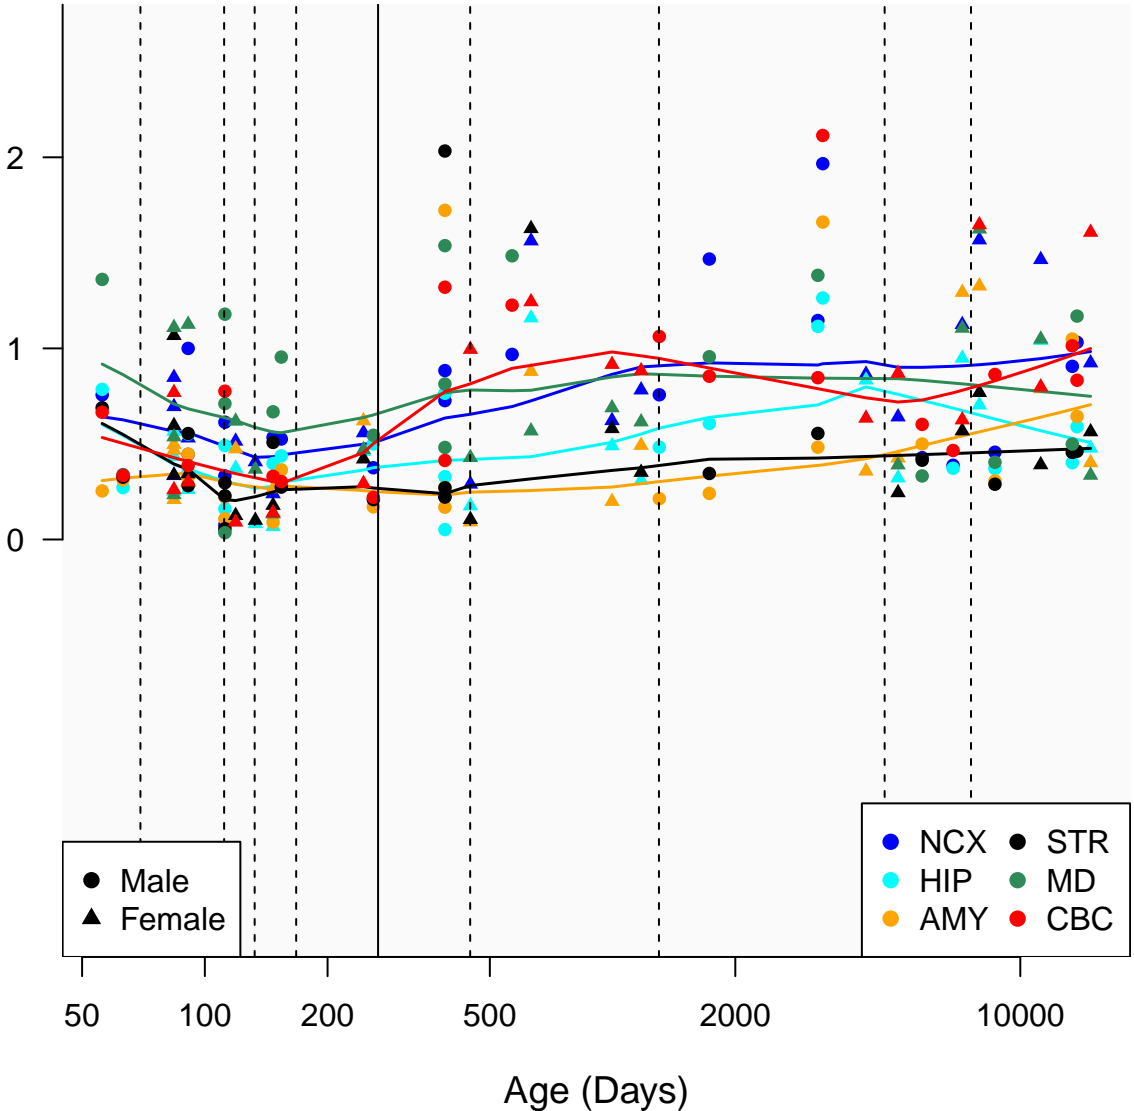

# TRAJ17\_ENSG00000211872

Window:

1 2 3 4 5 6 7 8 9

Normalized Log2 RPKM+1

● Male  
▲ Female

● NCX ● STR  
● HIP ● MD  
● AMY ● CBC