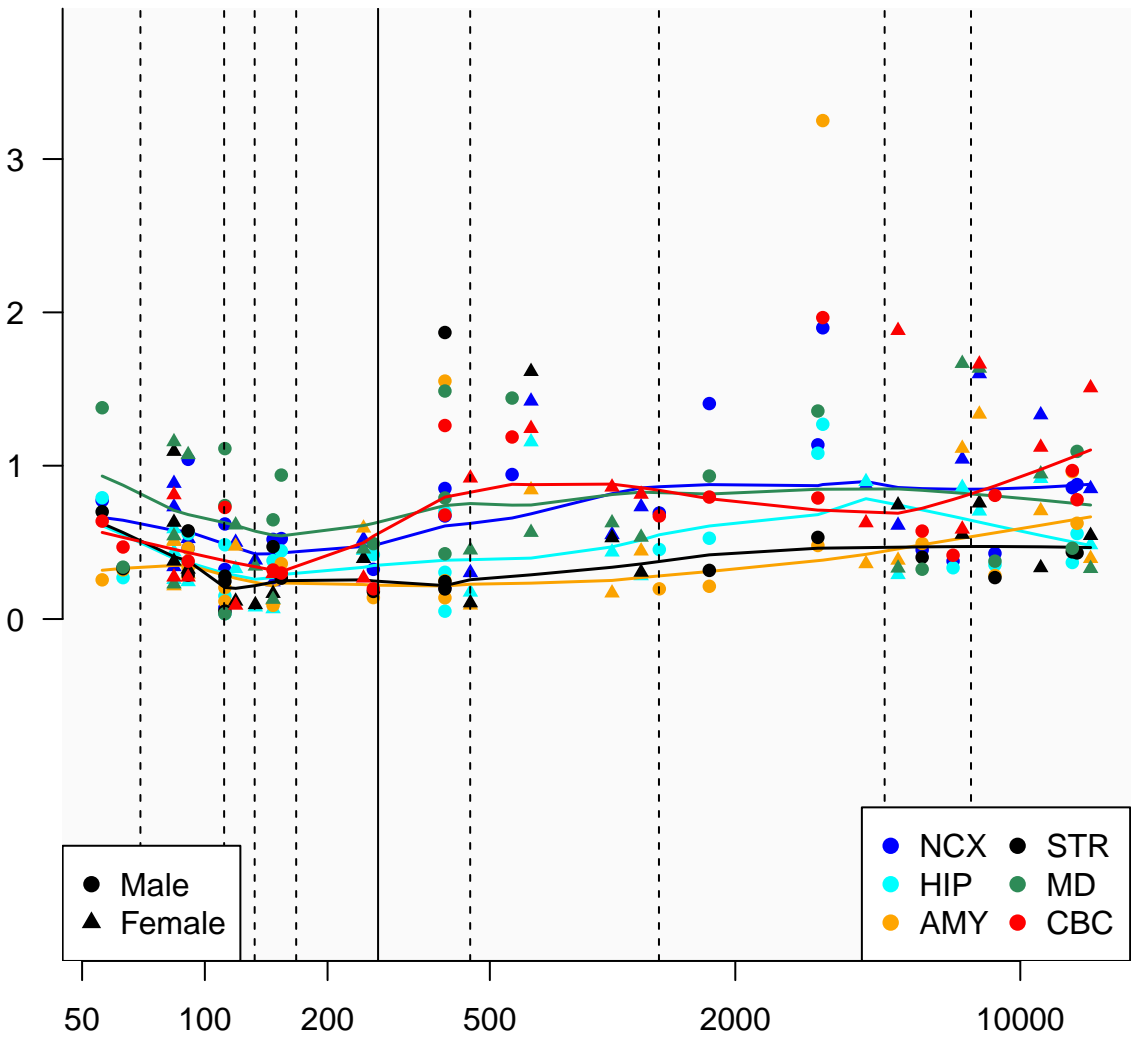

# TRAJ27\_ENSG00000211862

Window:

1 2 3 4 5 6 7 8 9

Normalized Log2 RPKM+1

● Male  
▲ Female

● NCX ● STR  
● HIP ● MD  
● AMY ● CBC

Age (Days)