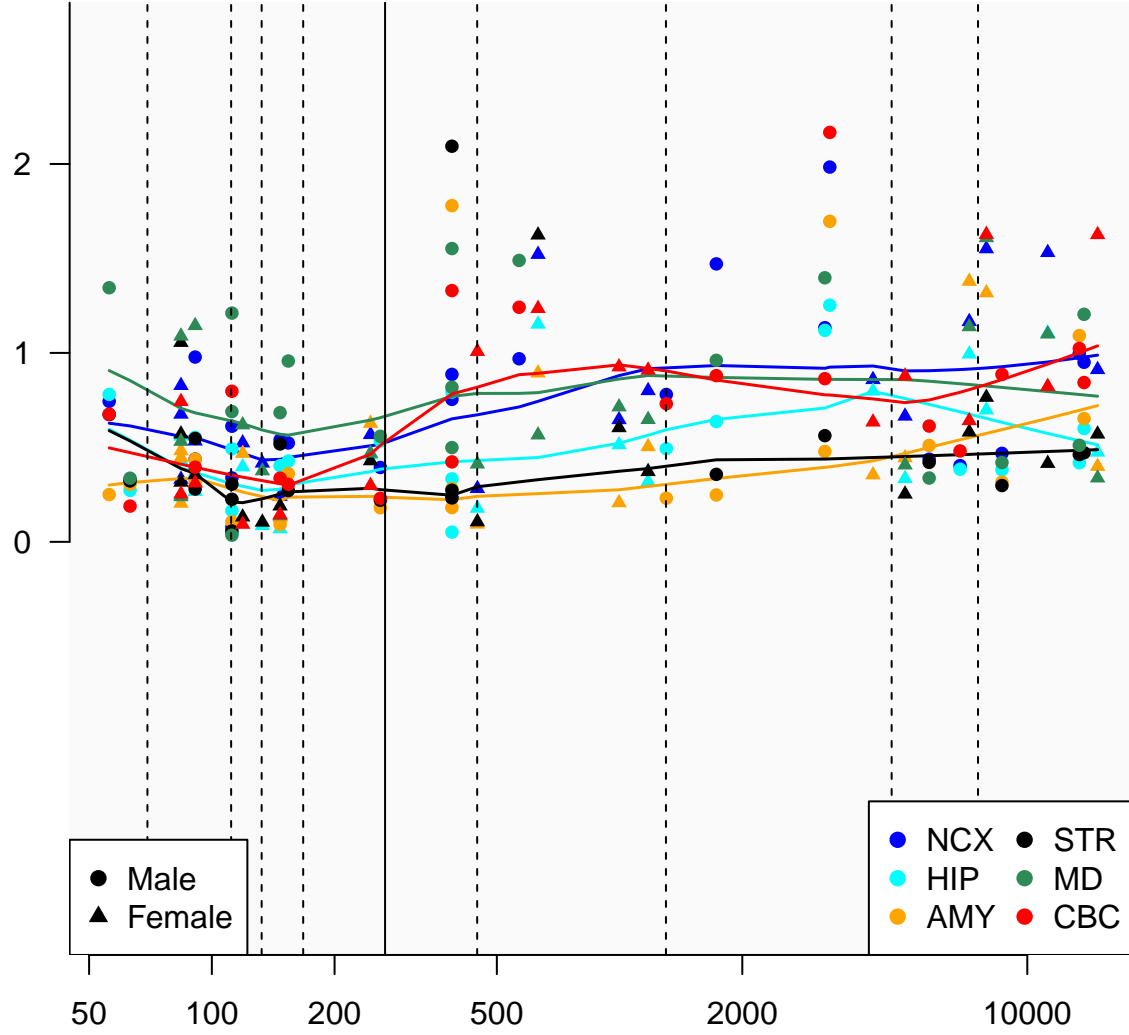

TRAJ43_ENSG00000211846

Window:

1 2 3 4 5 6 7 8 9

Normalized Log2 RPKM+1

● Male
▲ Female

● NCX ● STR
● HIP ● MD
● AMY ● CBC

Age (Days)