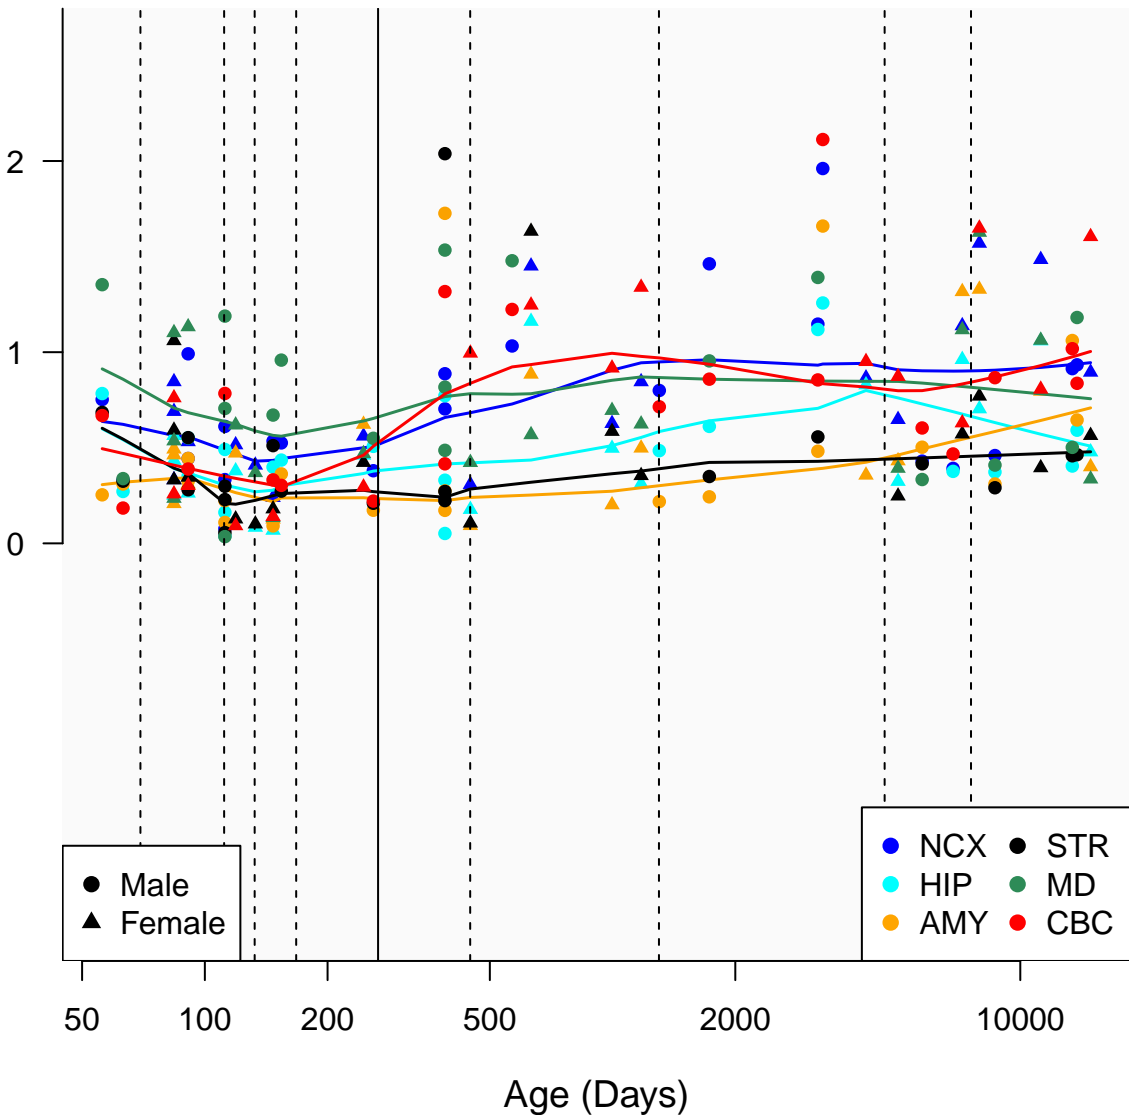

# TRAJ47\_ENSG00000211842

Window:

1 2 3 4 5 6 7 8 9

Normalized Log2 RPKM+1

● Male  
▲ Female

● NCX ● STR  
● HIP ● MD  
● AMY ● CBC