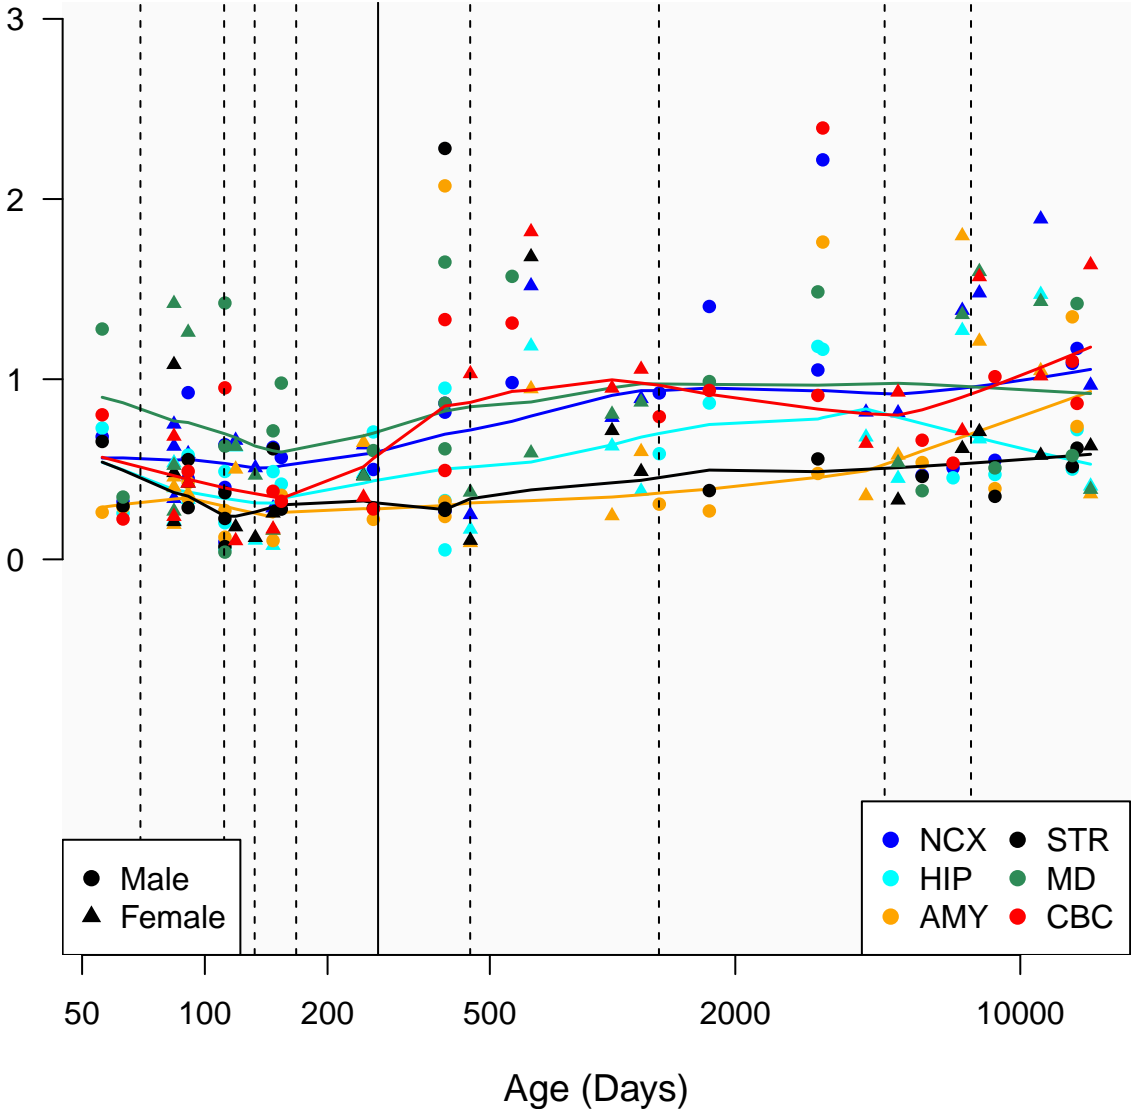

TRAJ53_ENSG00000211837

Window:

1 2 3 4 5 6 7 8 9

Normalized Log2 RPKM+1

● Male
▲ Female

● NCX ● STR
● HIP ● MD
● AMY ● CBC