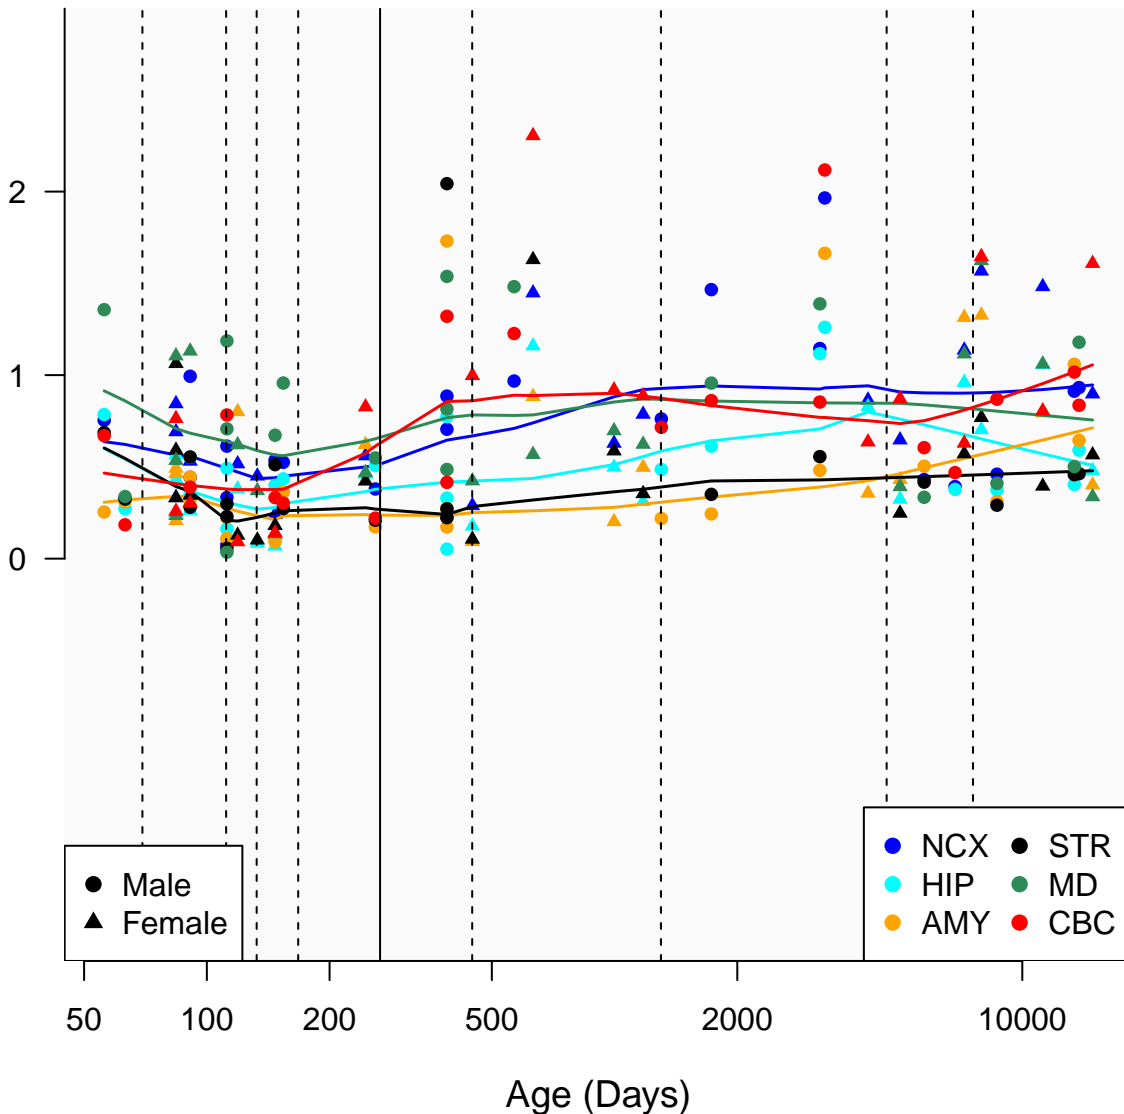

TRAJ60_ENSG00000249446

Window:

1 2 3 4 5 6 7 8 9

Normalized Log2 RPKM+1

● Male
▲ Female

● NCX ● STR
● HIP ● MD
● AMY ● CBC