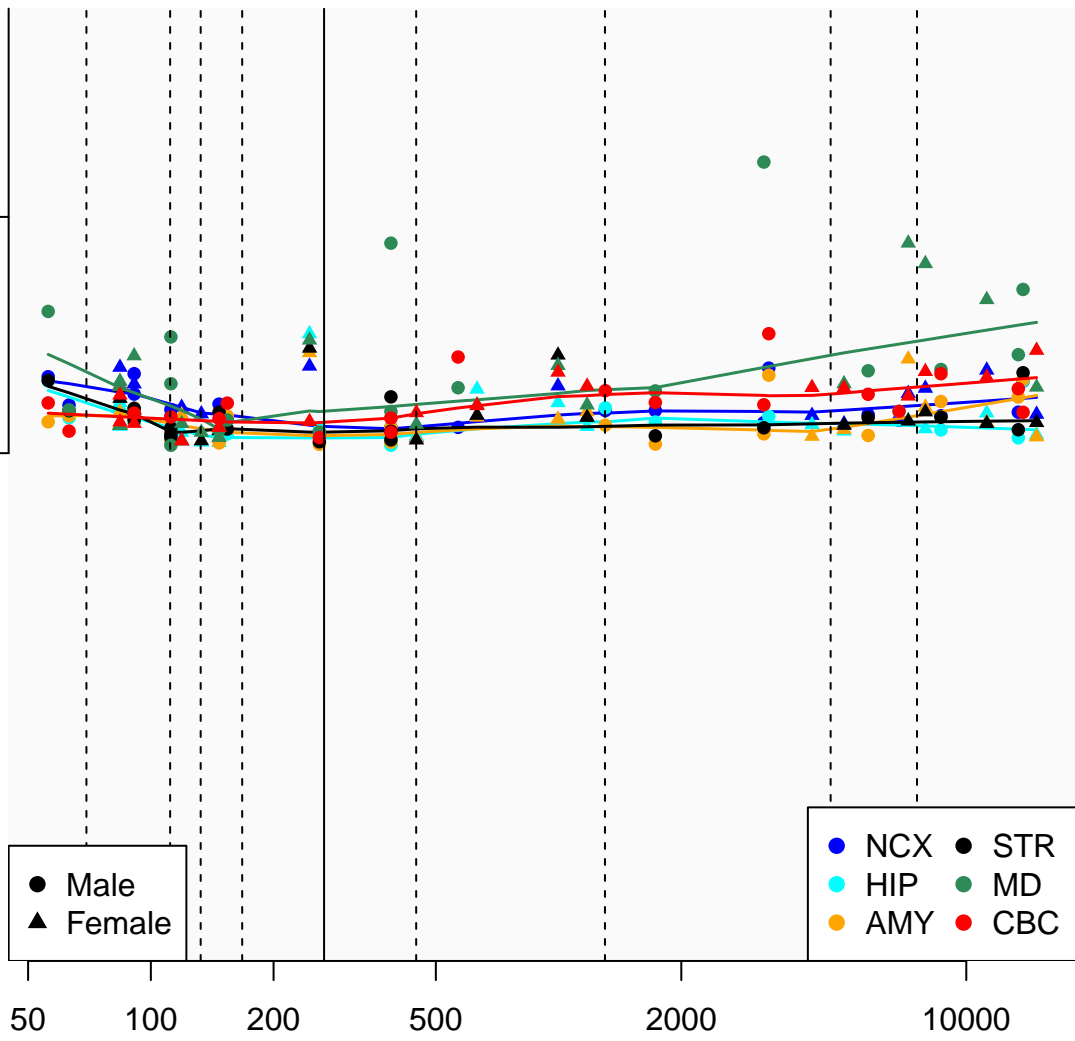

TRAV24_ENSG00000211805

Window:

1 2 3 4 5 6 7 8 9

Normalized Log2 RPKM+1

● Male
▲ Female

● NCX ● STR
● HIP ● MD
● AMY ● CBC

Age (Days)