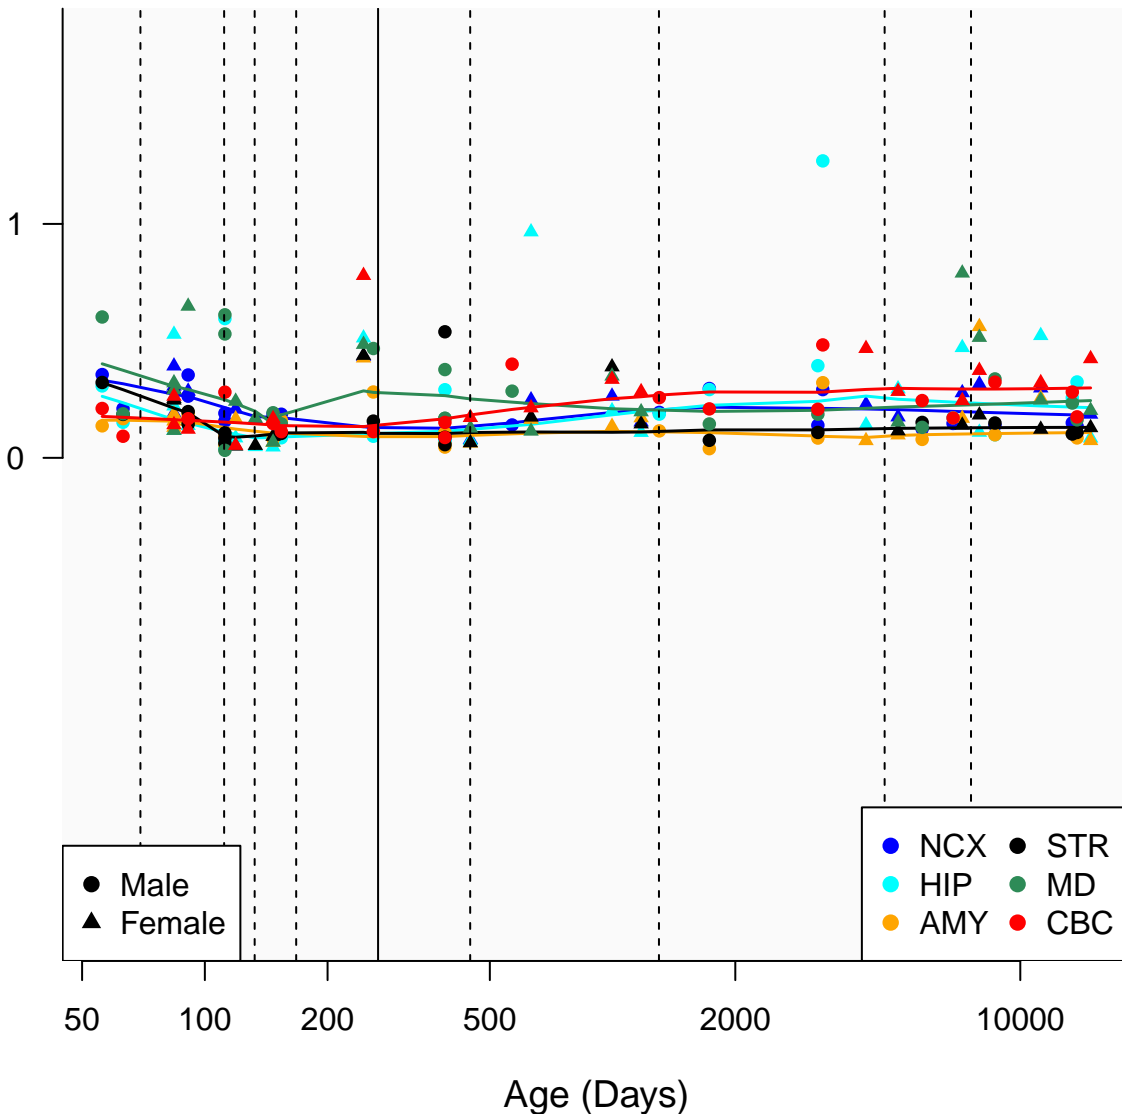

# TRAV39\_ENSG00000211818

Window:

1 2 3 4 5 6 7 8 9

Normalized Log2 RPKM+1

● Male  
▲ Female

● NCX ● STR  
● HIP ● MD  
● AMY ● CBC