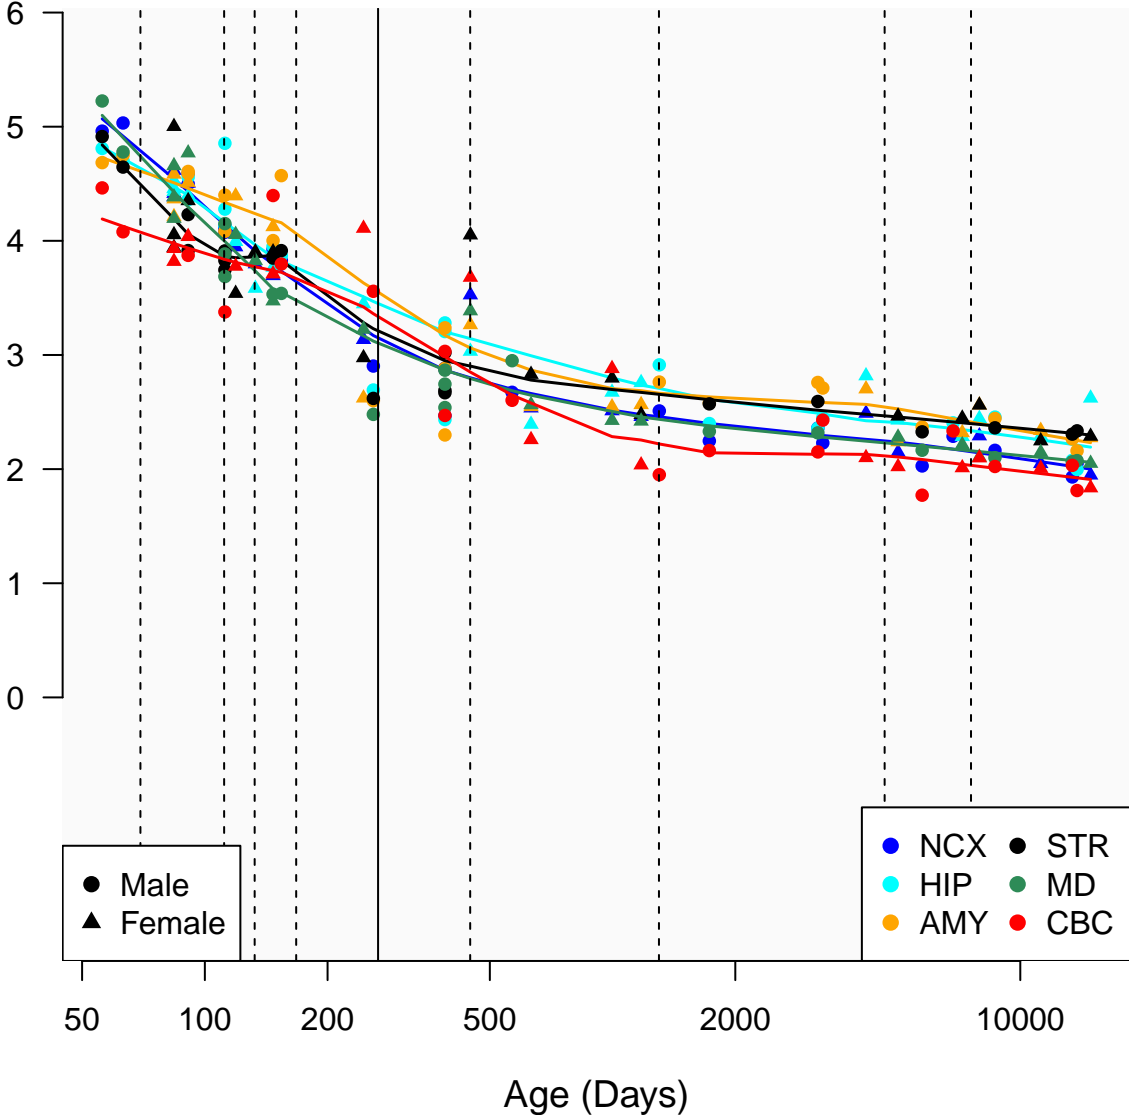

# TRIM24\_ENSG00000122779

Window:

1 2 3 4 5 6 7 8 9

Normalized Log2 RPKM+1

● Male  
▲ Female

● NCX ● STR  
● HIP ● MD  
● AMY ● CBC