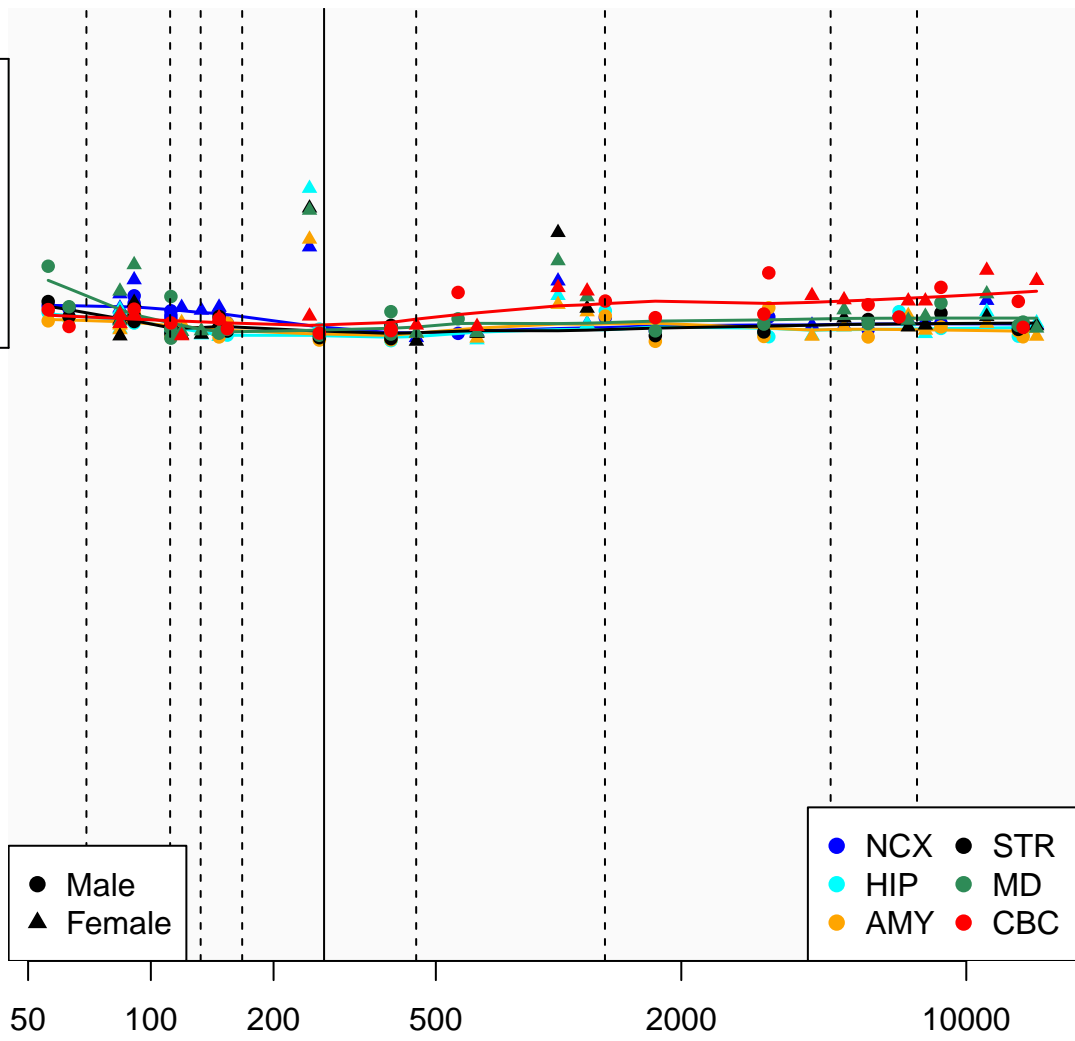

# TRIM60P15\_ENSG00000250857

Window:

1 2 3 4 5 6 7 8 9

Normalized Log2 RPKM+1

1  
0

● Male  
▲ Female

● NCX ● STR  
● HIP ● MD  
● AMY ● CBC

Age (Days)