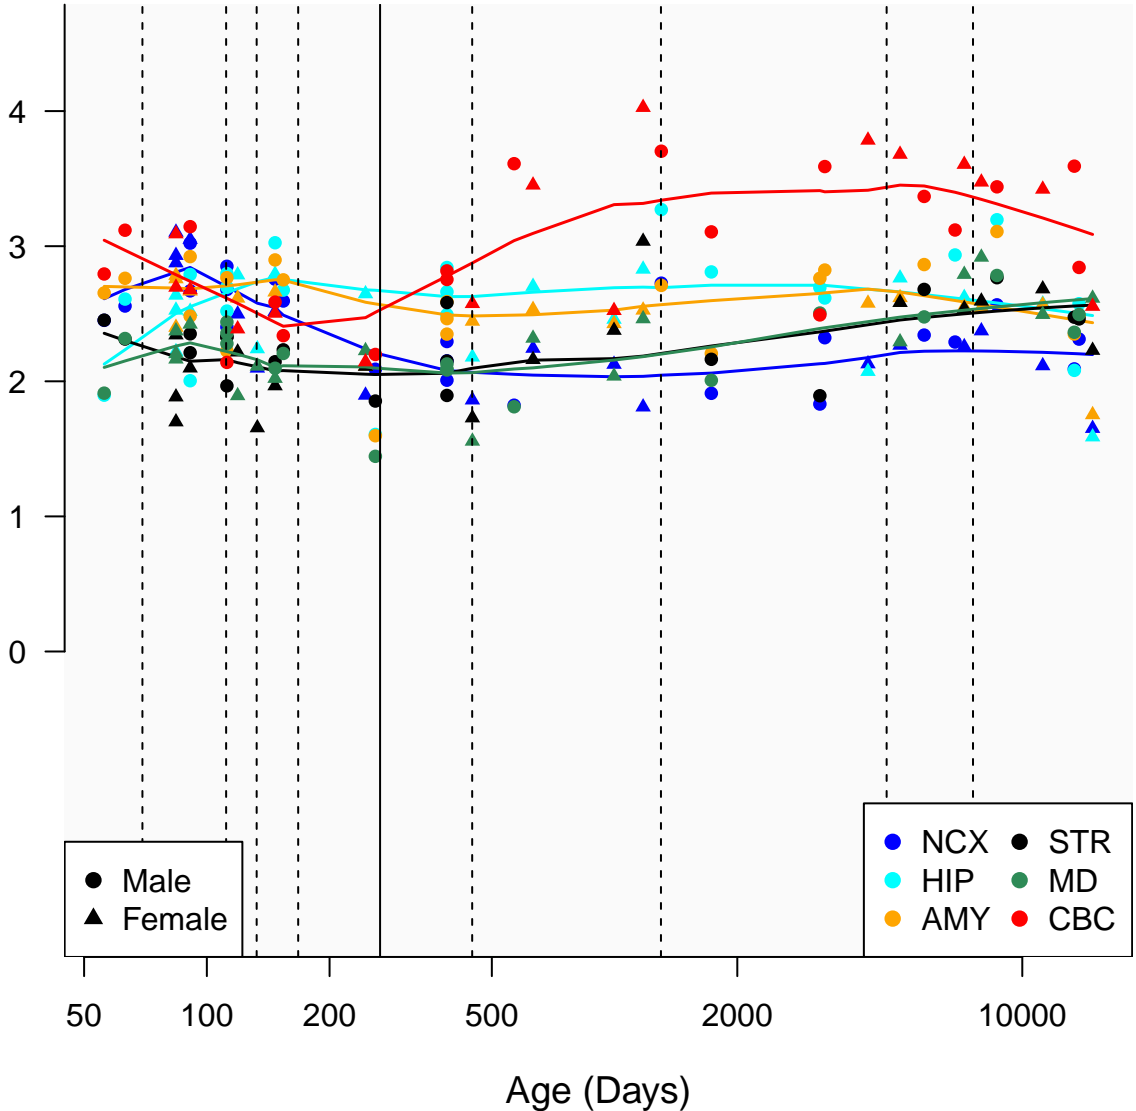

# TRIM62\_ENSG00000116525

Window:

1 2 3 4 5 6 7 8 9

Normalized Log2 RPKM+1

● Male  
▲ Female

● NCX ● STR  
● HIP ● MD  
● AMY ● CBC