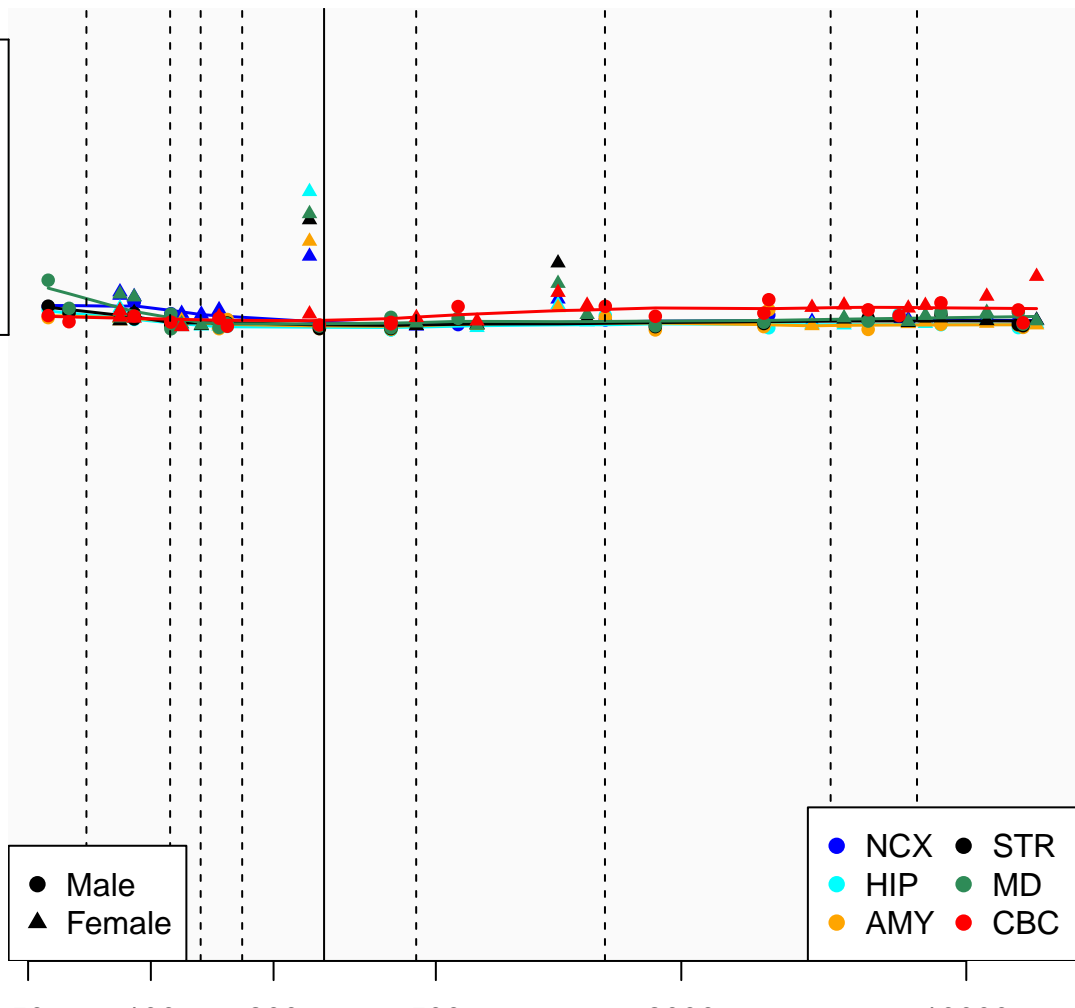

TRIM64EP_ENSG00000223709

Window:

1 2 3 4 5 6 7 8 9

Normalized Log2 RPKM+1

1
0

● Male
▲ Female

● NCX ● STR
● HIP ● MD
● AMY ● CBC

Age (Days)