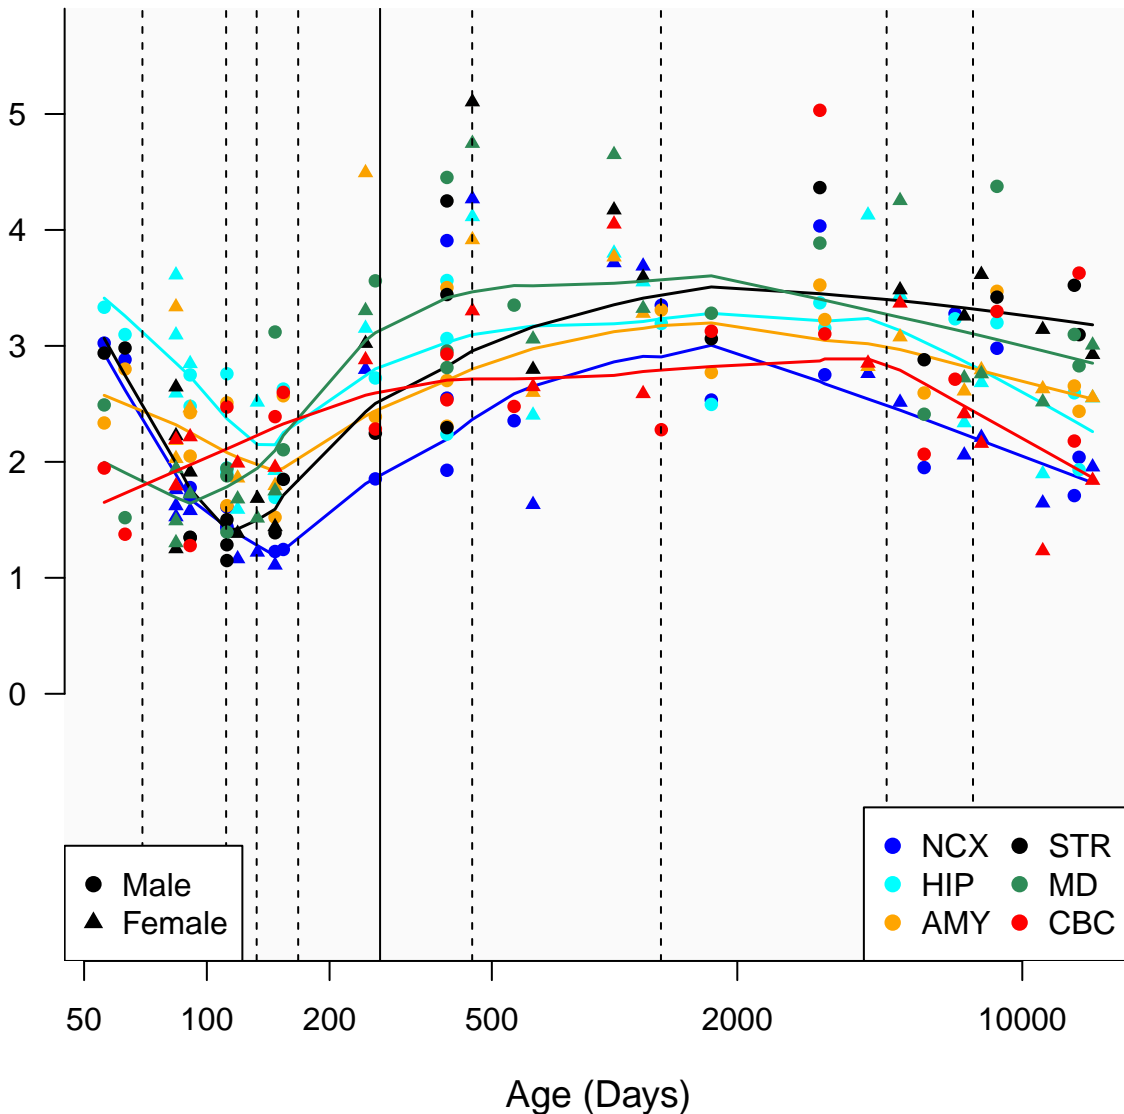

# TST\_ENSG00000128311

Window:

1 2 3 4 5 6 7 8 9

Normalized Log2 RPKM+1

● Male  
▲ Female

● NCX ● STR  
● HIP ● MD  
● AMY ● CBC