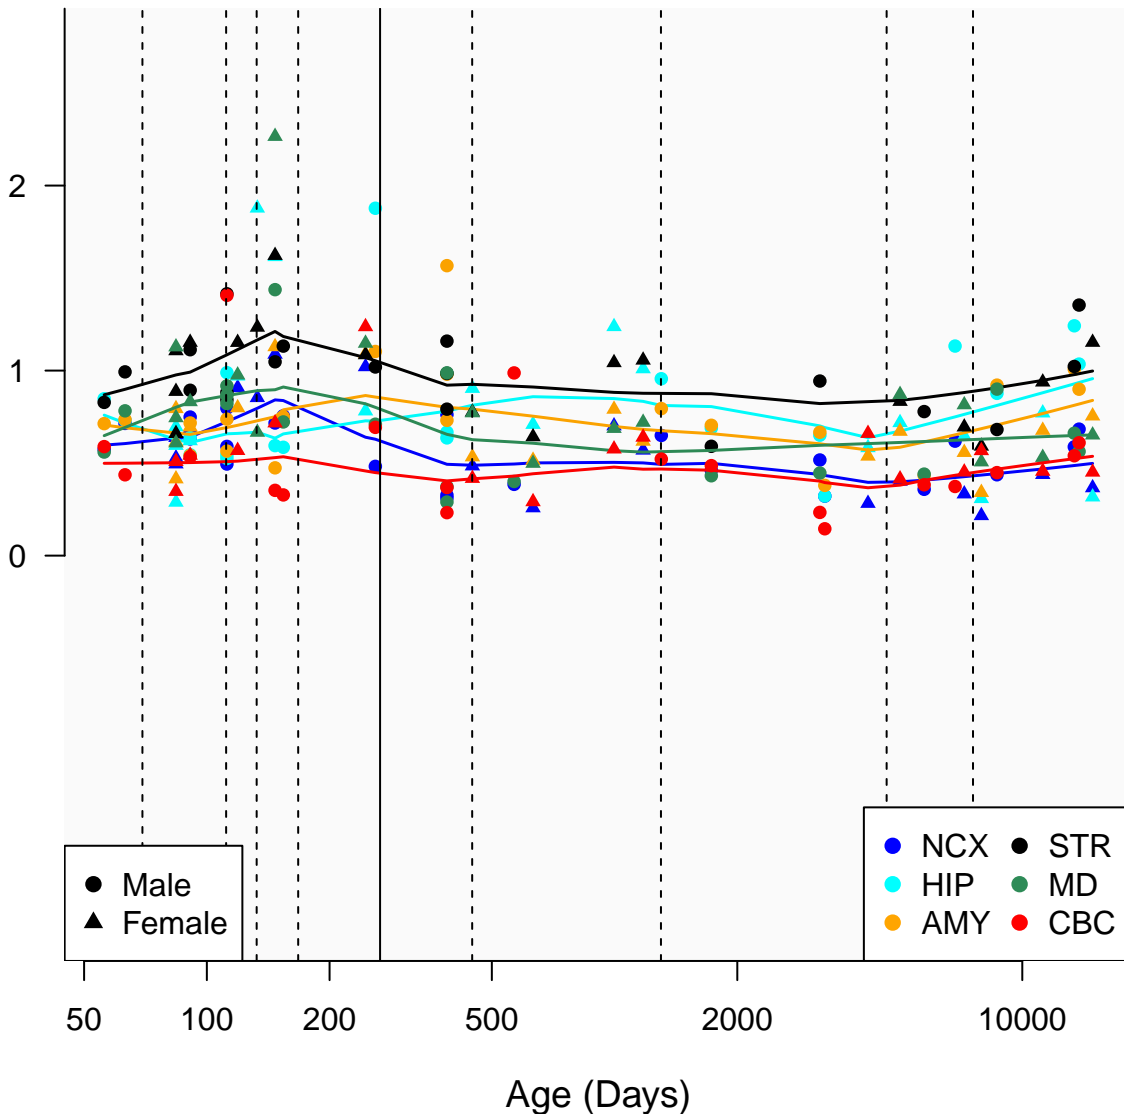

# TTLL9\_ENSG00000131044

Window:

1 2 3 4 5 6 7 8 9

Normalized Log2 RPKM+1

● Male  
▲ Female

● NCX ● STR  
▲ HIP ● MD  
● AMY ● CBC