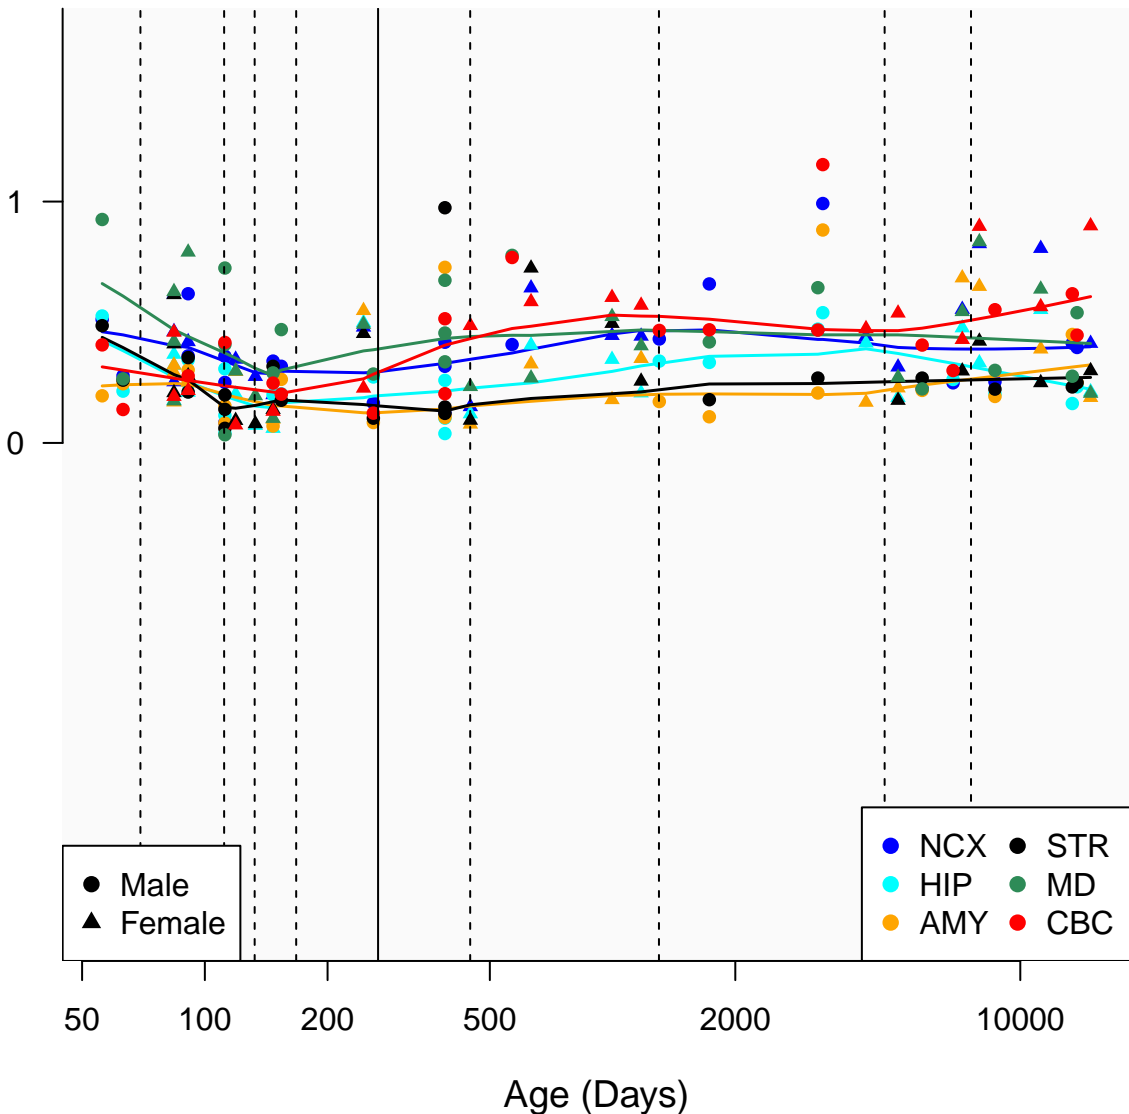

# TTTY17B\_ENSG00000227439

Window:

1 2 3 4 5 6 7 8 9

Normalized Log2 RPKM+1

● Male  
▲ Female

● NCX ● STR  
● HIP ● MD  
● AMY ● CBC