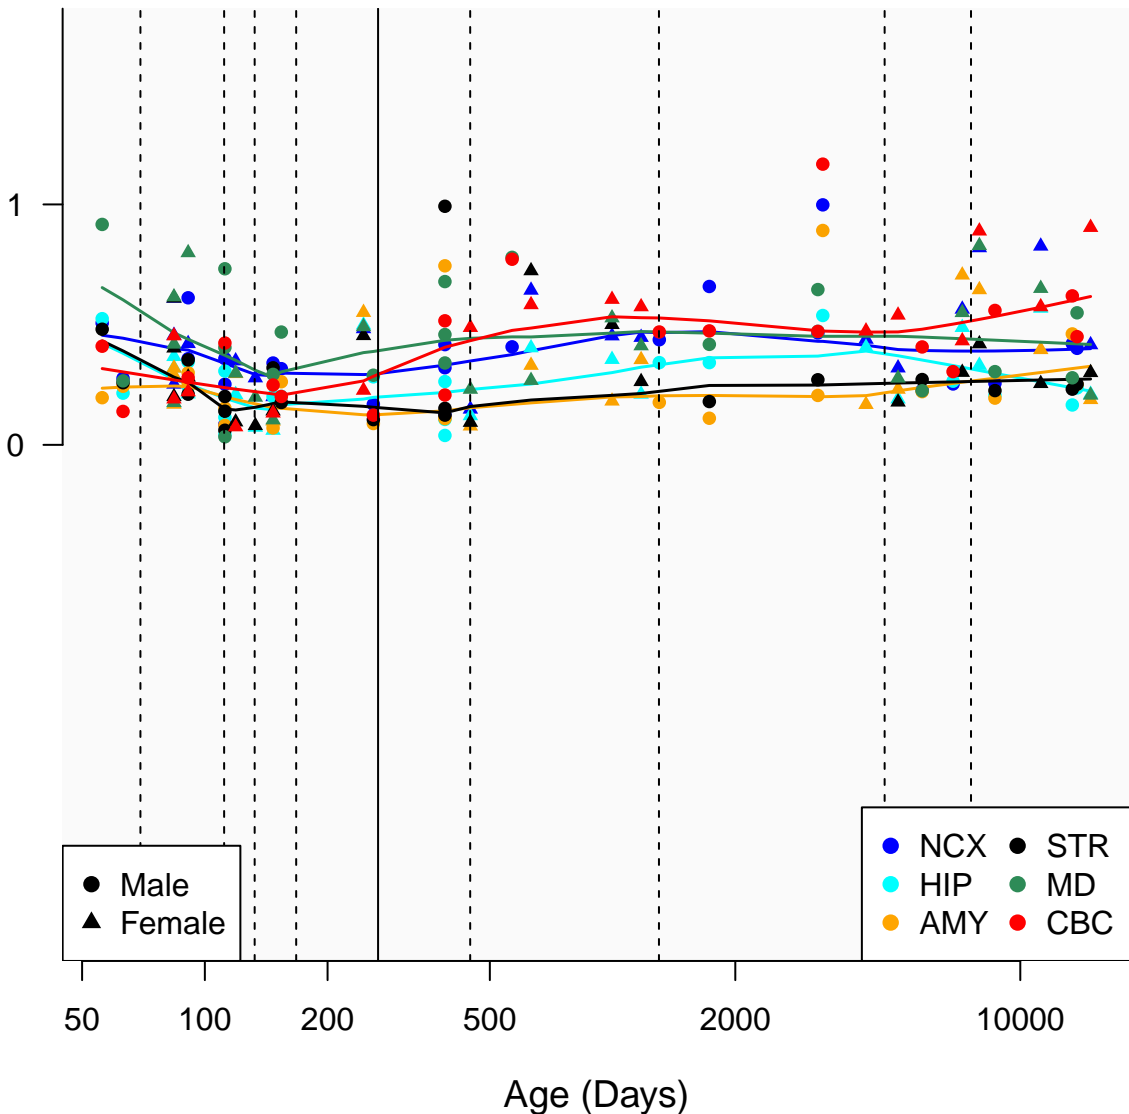

TTTY17C_ENSG00000223641

Window:

1 2 3 4 5 6 7 8 9

Normalized Log2 RPKM+1

● Male
▲ Female

● NCX ● STR
● HIP ● MD
● AMY ● CBC