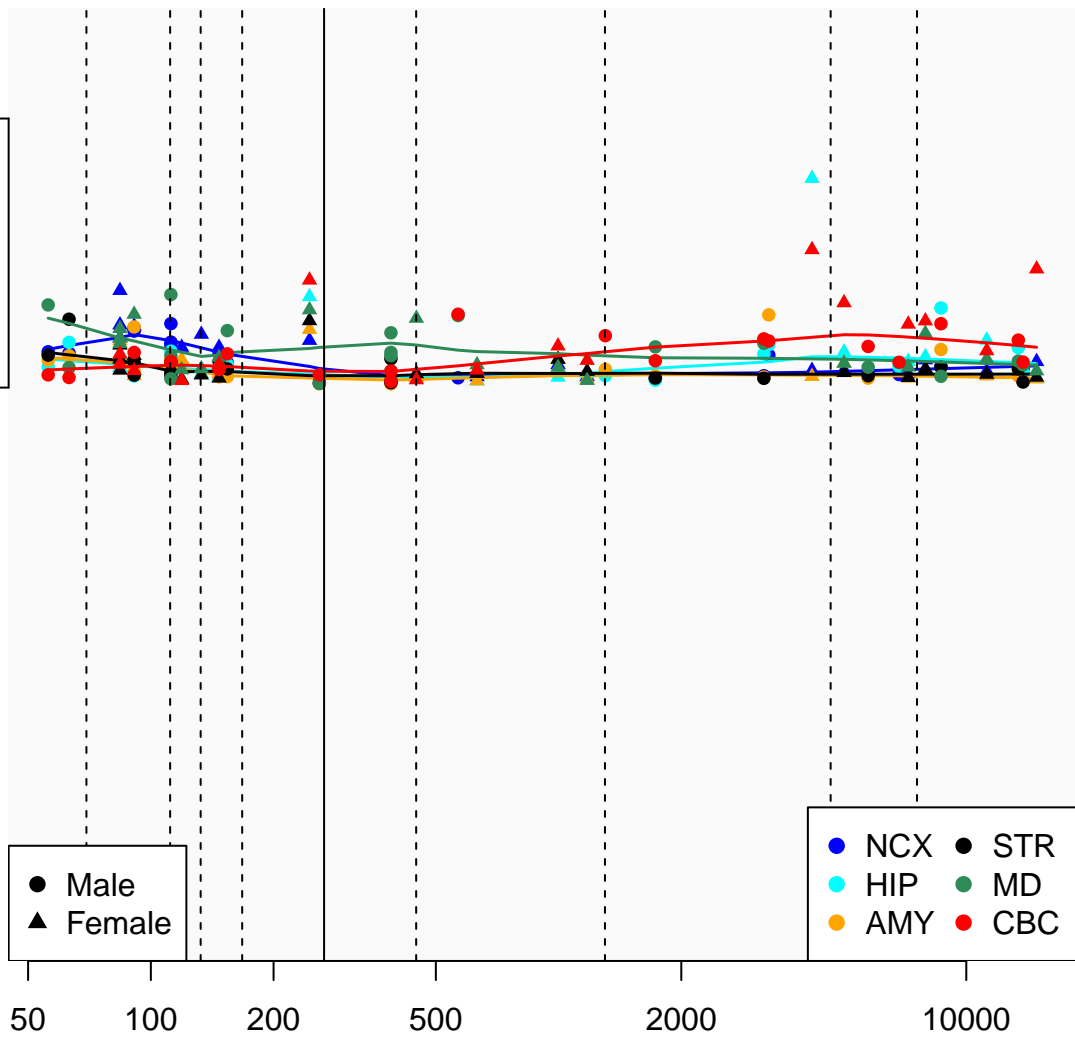

# TUBA3E\_ENSG00000152086

Window:

1 2 3 4 5 6 7 8 9

Normalized Log2 RPKM+1

1  
0

● Male  
▲ Female

● NCX ● STR  
● HIP ● MD  
● AMY ● CBC

Age (Days)