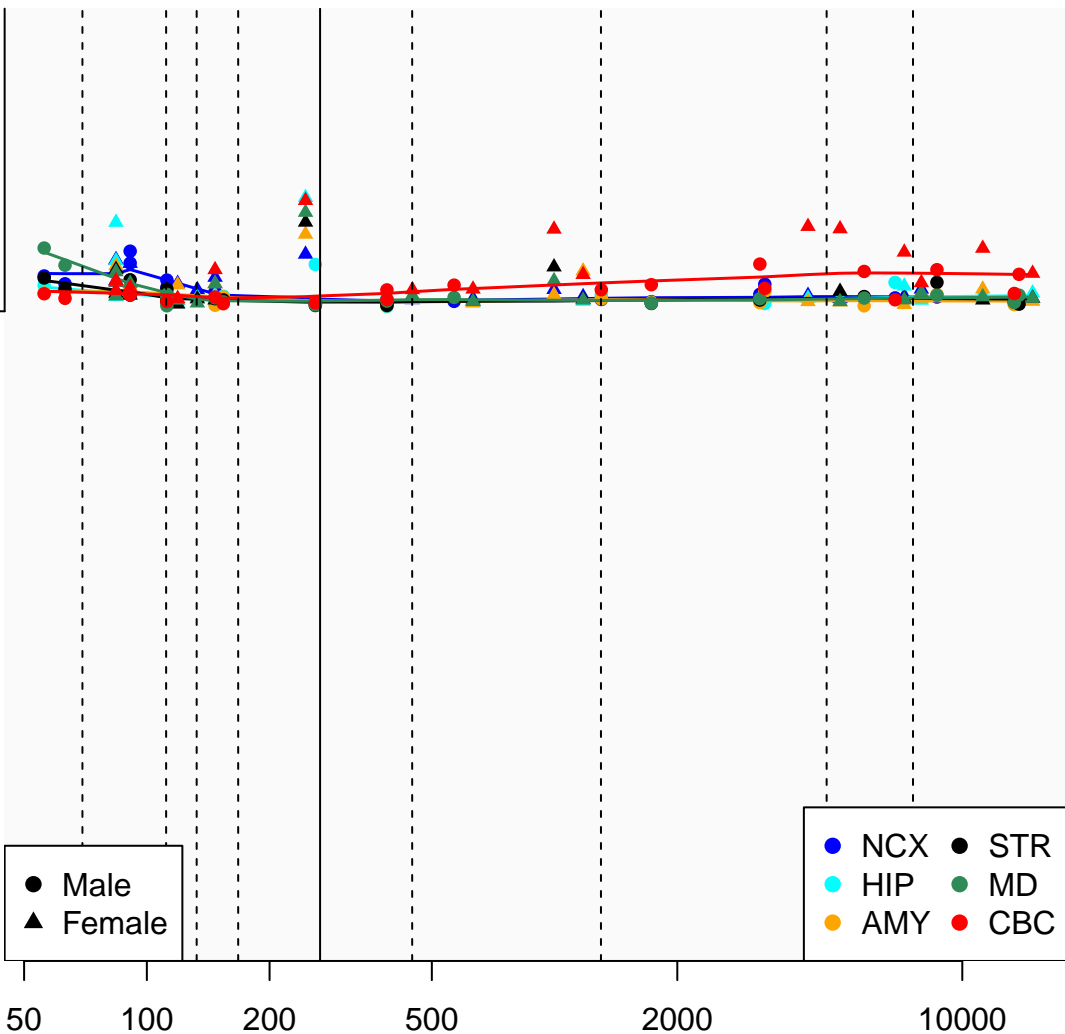

# TUBA3GP\_ENSG00000249680

Window:

1 2 3 4 5 6 7 8 9

Normalized Log2 RPKM+1

0

● Male  
▲ Female

● NCX ● STR  
● HIP ● MD  
● AMY ● CBC