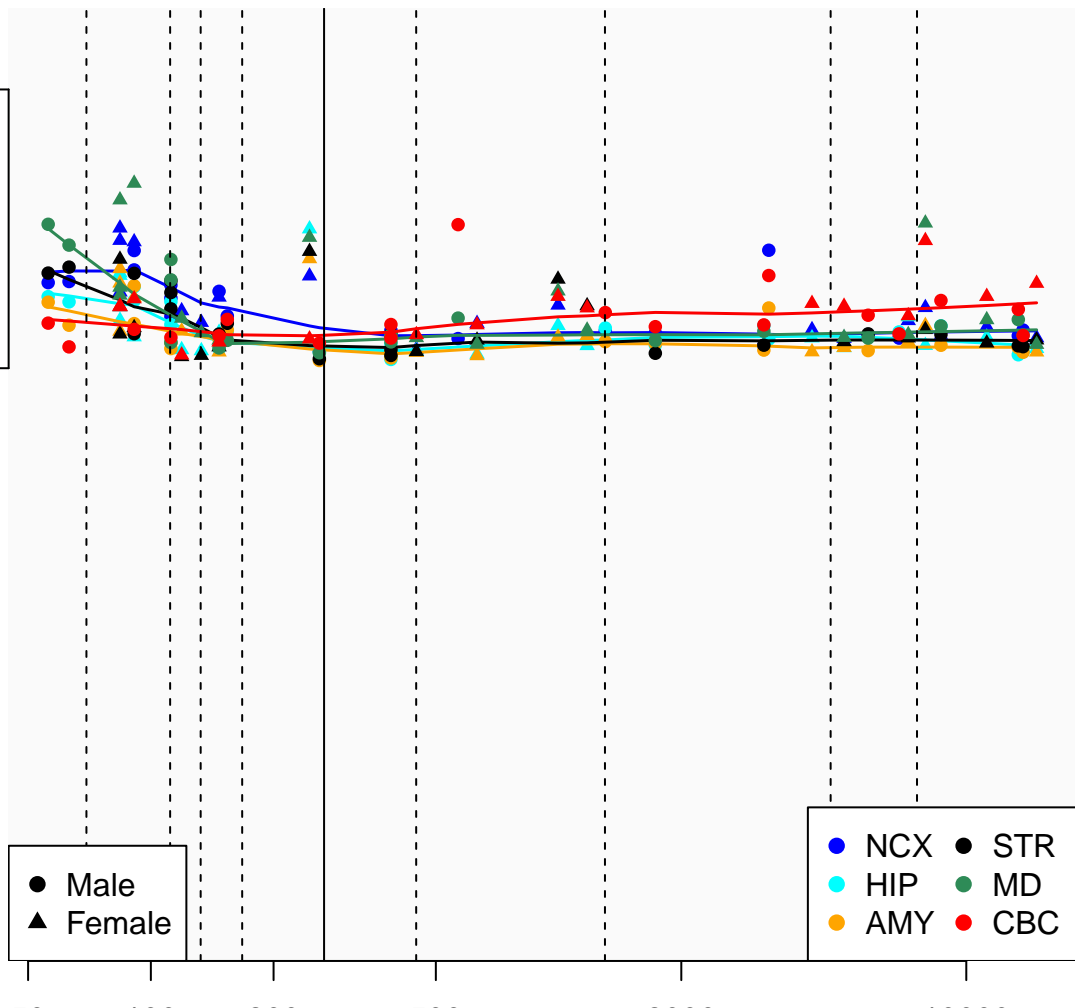

# TUBA8P2\_ENSG00000261665

Window:

1 2 3 4 5 6 7 8 9

Normalized Log2 RPKM+1

1  
0

● Male  
▲ Female

● NCX ● STR  
● HIP ● MD  
● AMY ● CBC

Age (Days)