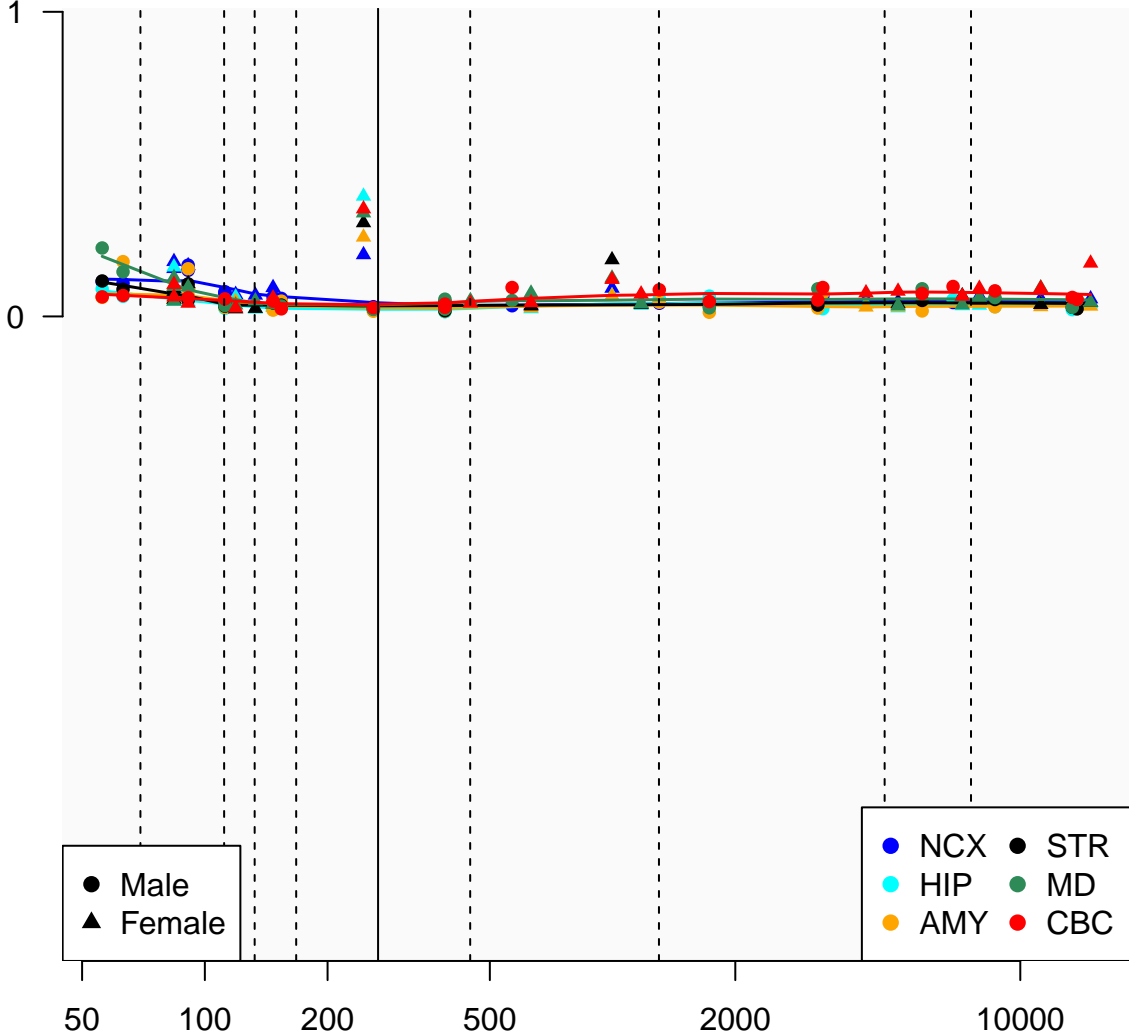

TUBB8P4_ENSG00000250788

Window:

1 2 3 4 5 6 7 8 9

Normalized Log2 RPKM+1

● Male
▲ Female

● NCX ● STR
● HIP ● MD
● AMY ● CBC