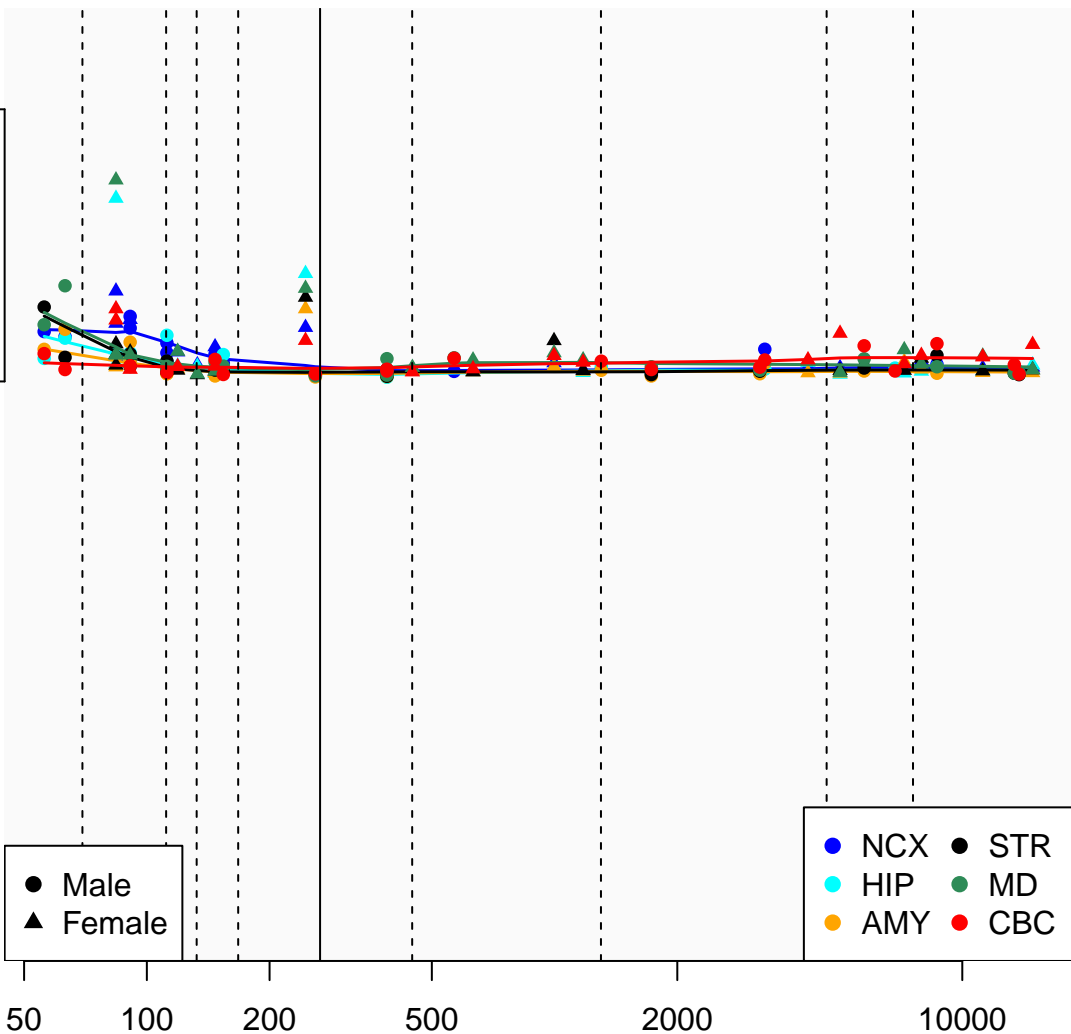

# TUBB8P6\_ENSG00000224625

Window:

1 2 3 4 5 6 7 8 9

Normalized Log2 RPKM+1

1  
0

● Male  
▲ Female

● NCX ● STR  
● HIP ● MD  
● AMY ● CBC

Age (Days)