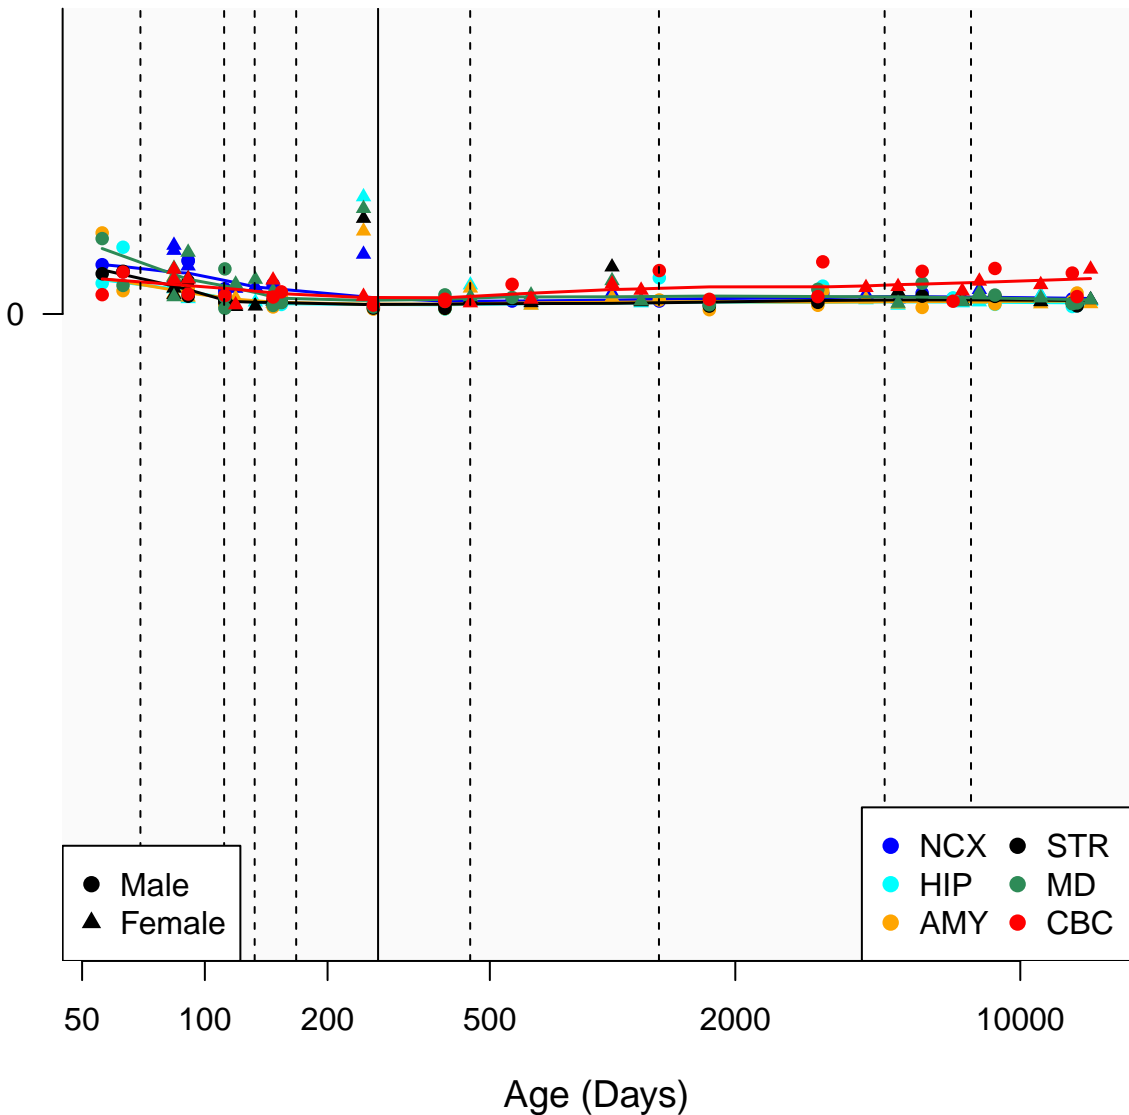

TUBB8P8_ENSG00000213113

Window:

1 2 3 4 5 6 7 8 9

Normalized Log2 RPKM+1

● Male
▲ Female

● NCX ● STR
● HIP ● MD
● AMY ● CBC