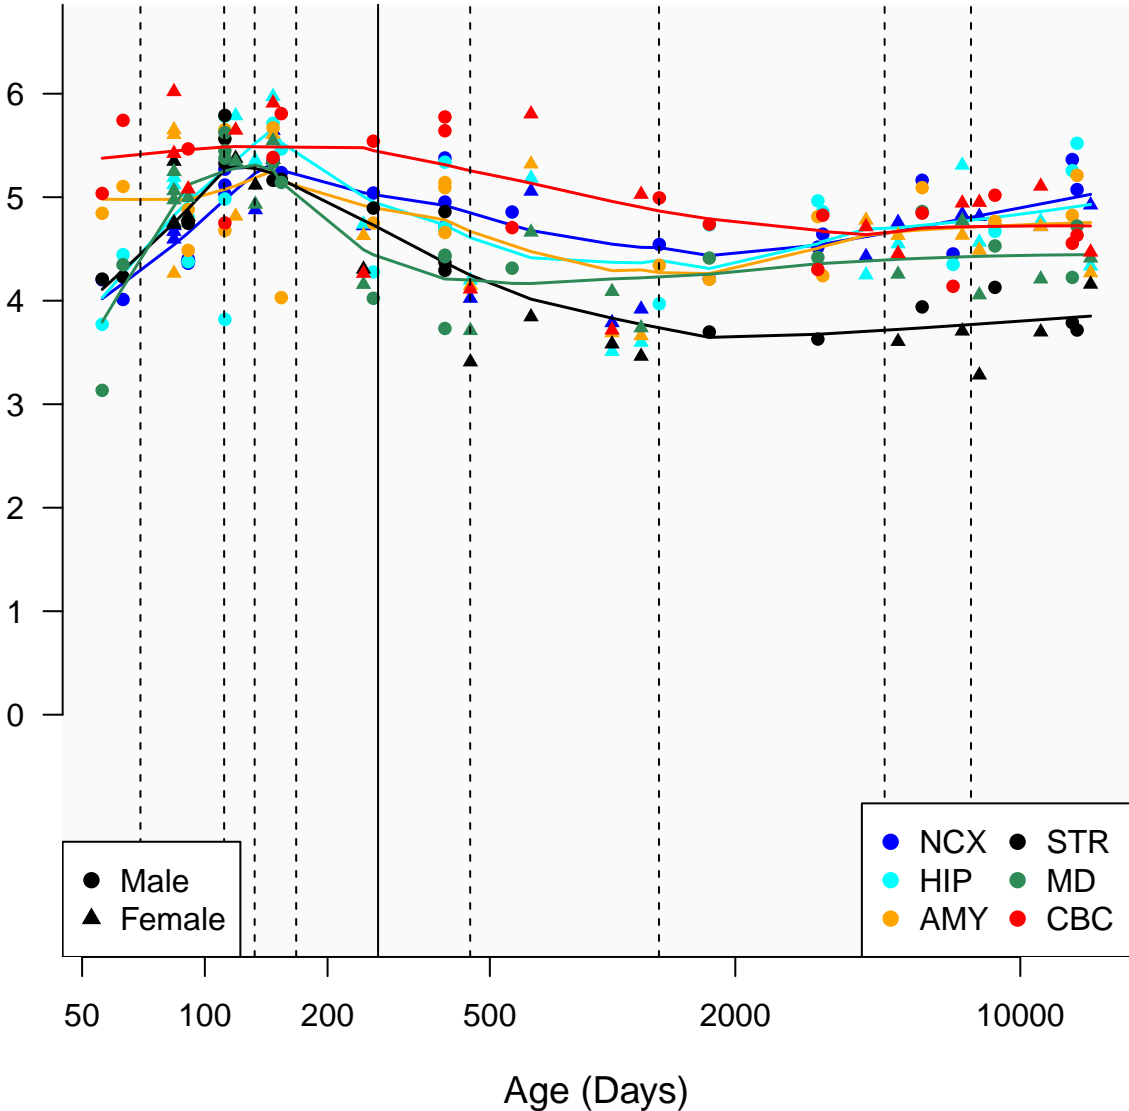

# TUB\_ENSG00000166402

Window:

1 2 3 4 5 6 7 8 9

Normalized Log2 RPKM+1

● Male  
▲ Female

● NCX ● STR  
● HIP ● MD  
● AMY ● CBC