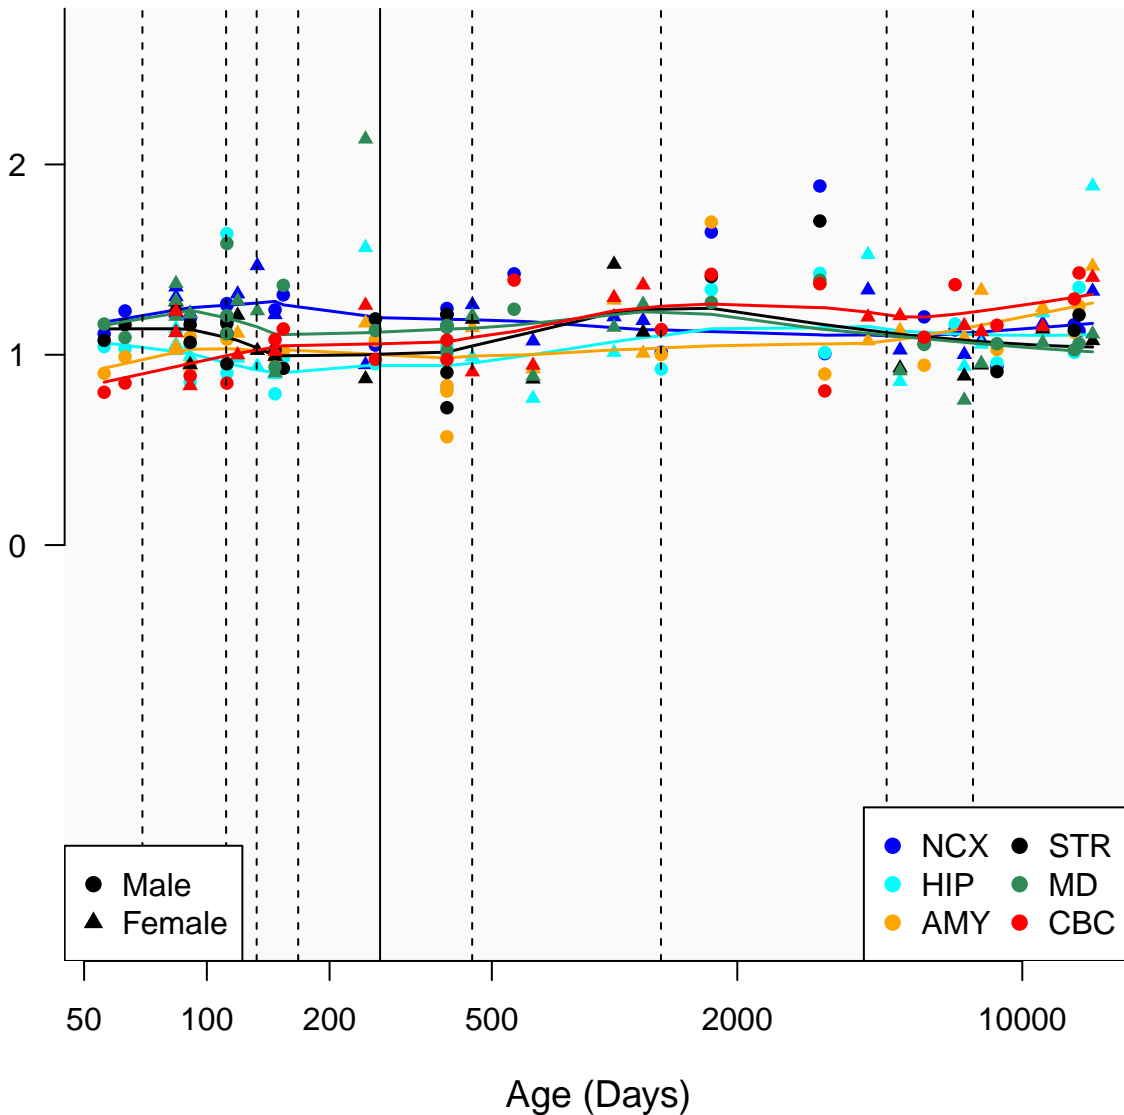

# TYW5\_ENSG00000162971

Window:

1 2 3 4 5 6 7 8 9

Normalized Log2 RPKM+1

● Male  
▲ Female

● NCX ● STR  
● HIP ● MD  
● AMY ● CBC