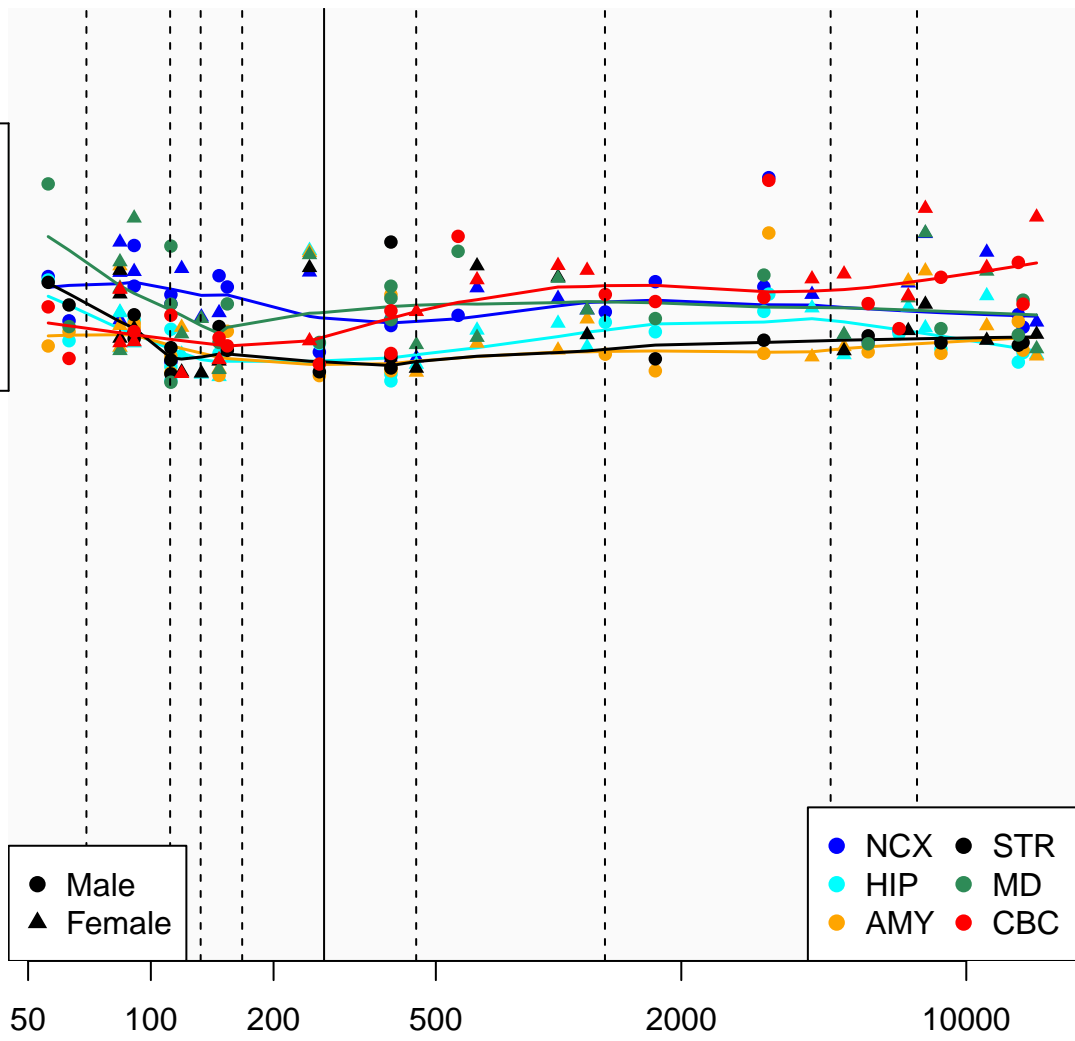

# U3\_ENSG00000199727

Window:

1 2 3 4 5 6 7 8 9

Normalized Log2 RPKM+1

1  
0

● Male  
▲ Female

● NCX ● STR  
● HIP ● MD  
● AMY ● CBC