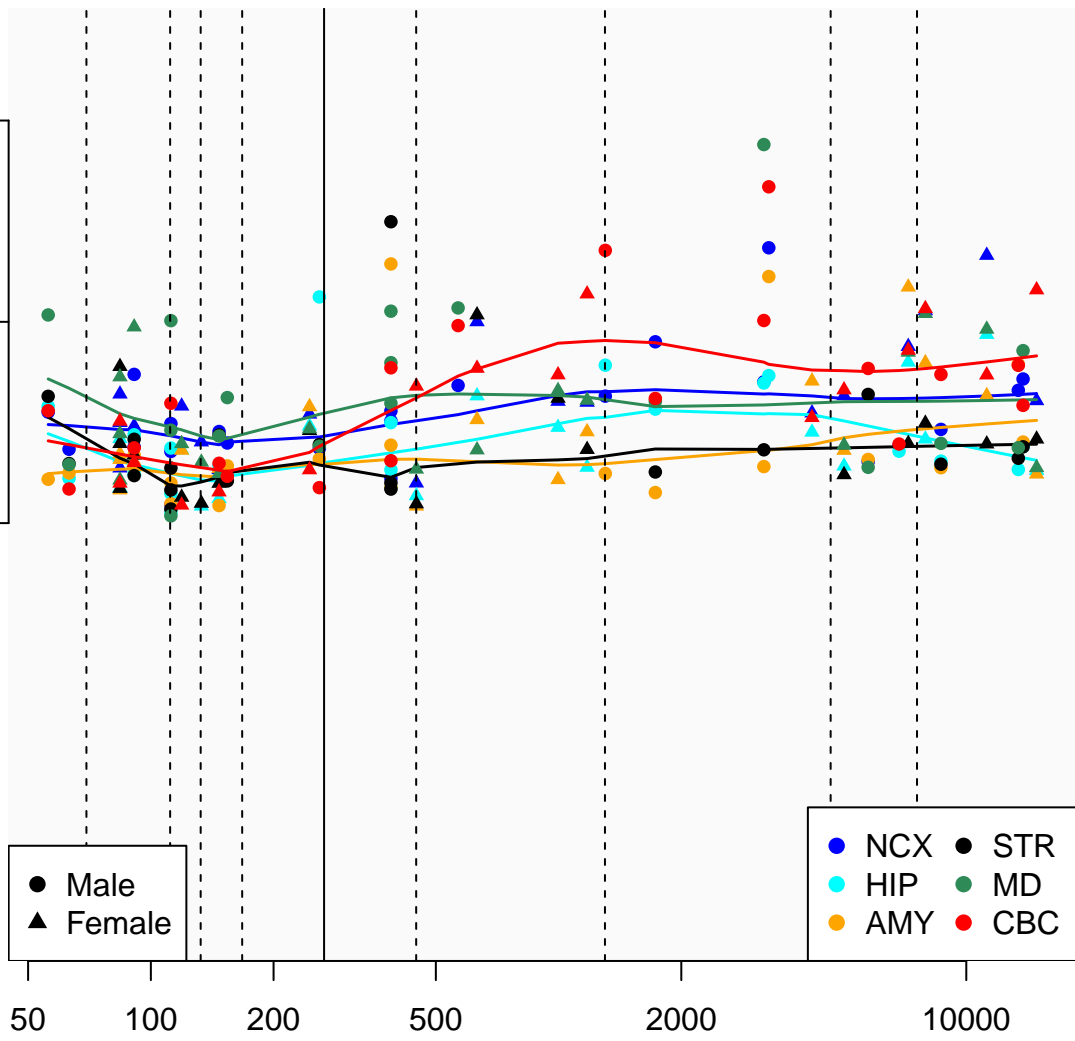

# U4\_ENSG00000272160

Window:

1 2 3 4 5 6 7 8 9

Normalized Log2 RPKM+1

2  
1  
0

● Male  
▲ Female

● NCX ● STR  
● HIP ● MD  
● AMY ● CBC

Age (Days)