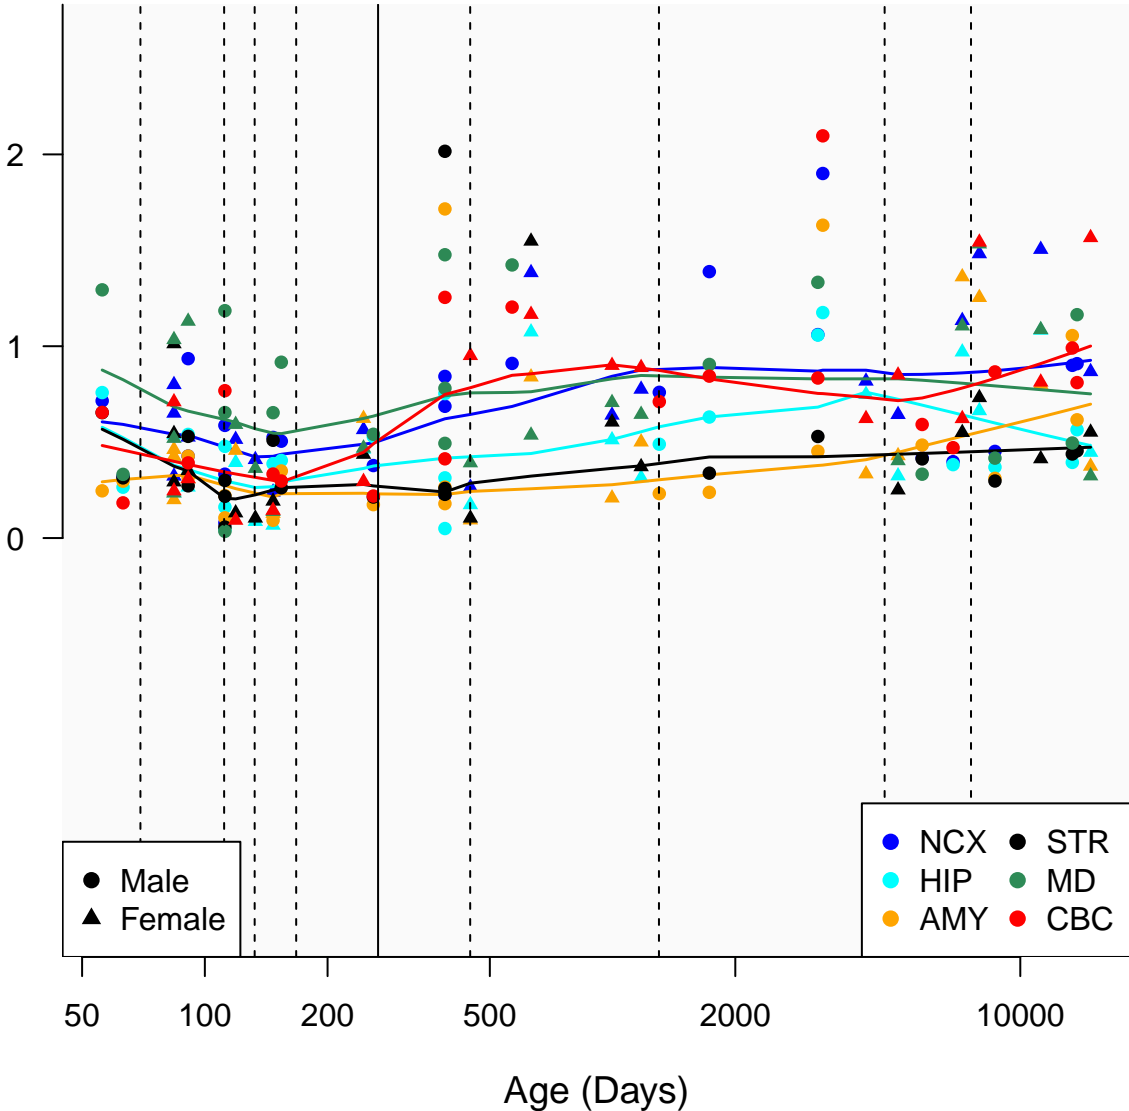

# U6\_ENSG00000272445

Window:

1 2 3 4 5 6 7 8 9

Normalized Log2 RPKM+1

● Male  
▲ Female

● NCX ● STR  
● HIP ● MD  
● AMY ● CBC