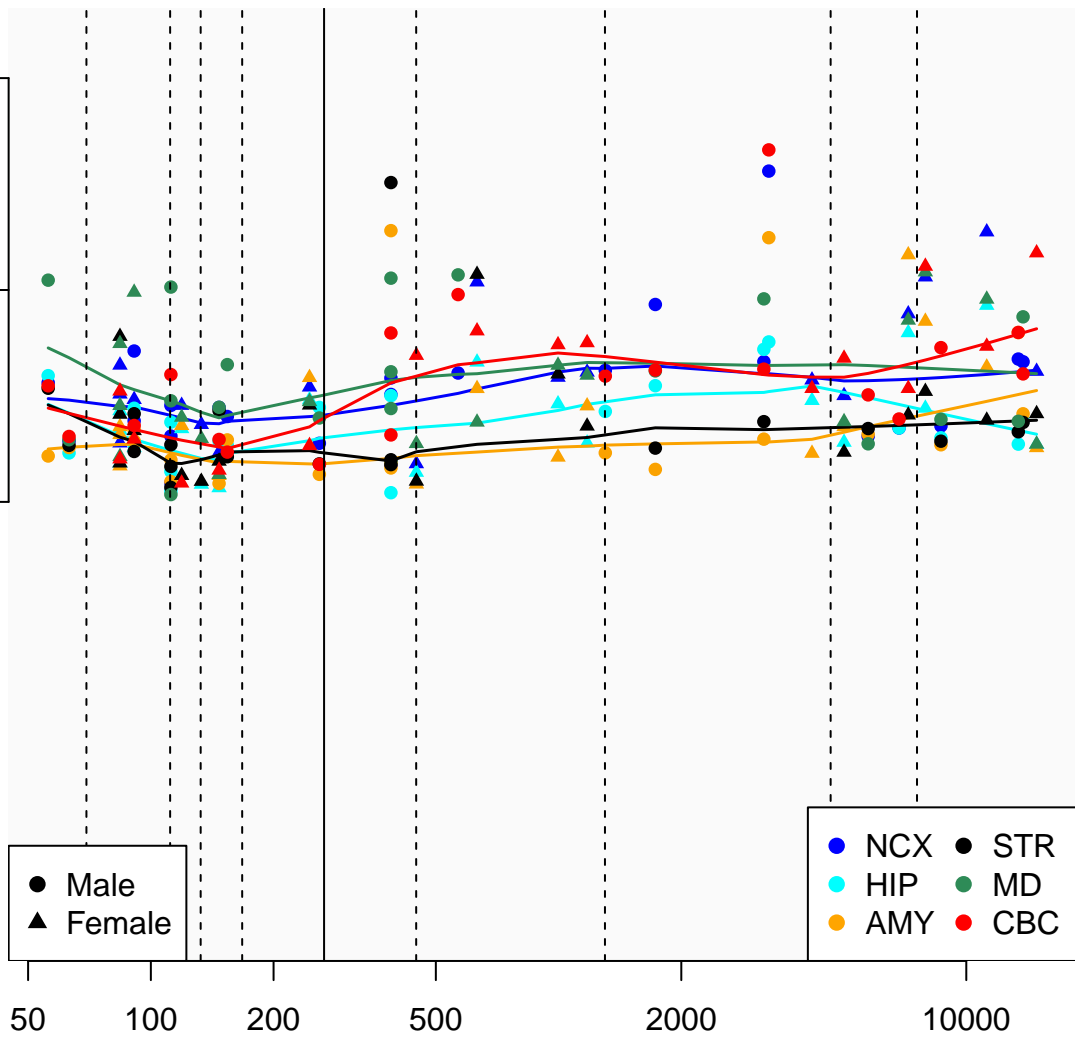

# U8\_ENSG00000200191

Window:

1 2 3 4 5 6 7 8 9

Normalized Log2 RPKM+1

2  
1  
0

● Male  
▲ Female

● NCX ● STR  
● HIP ● MD  
● AMY ● CBC

Age (Days)