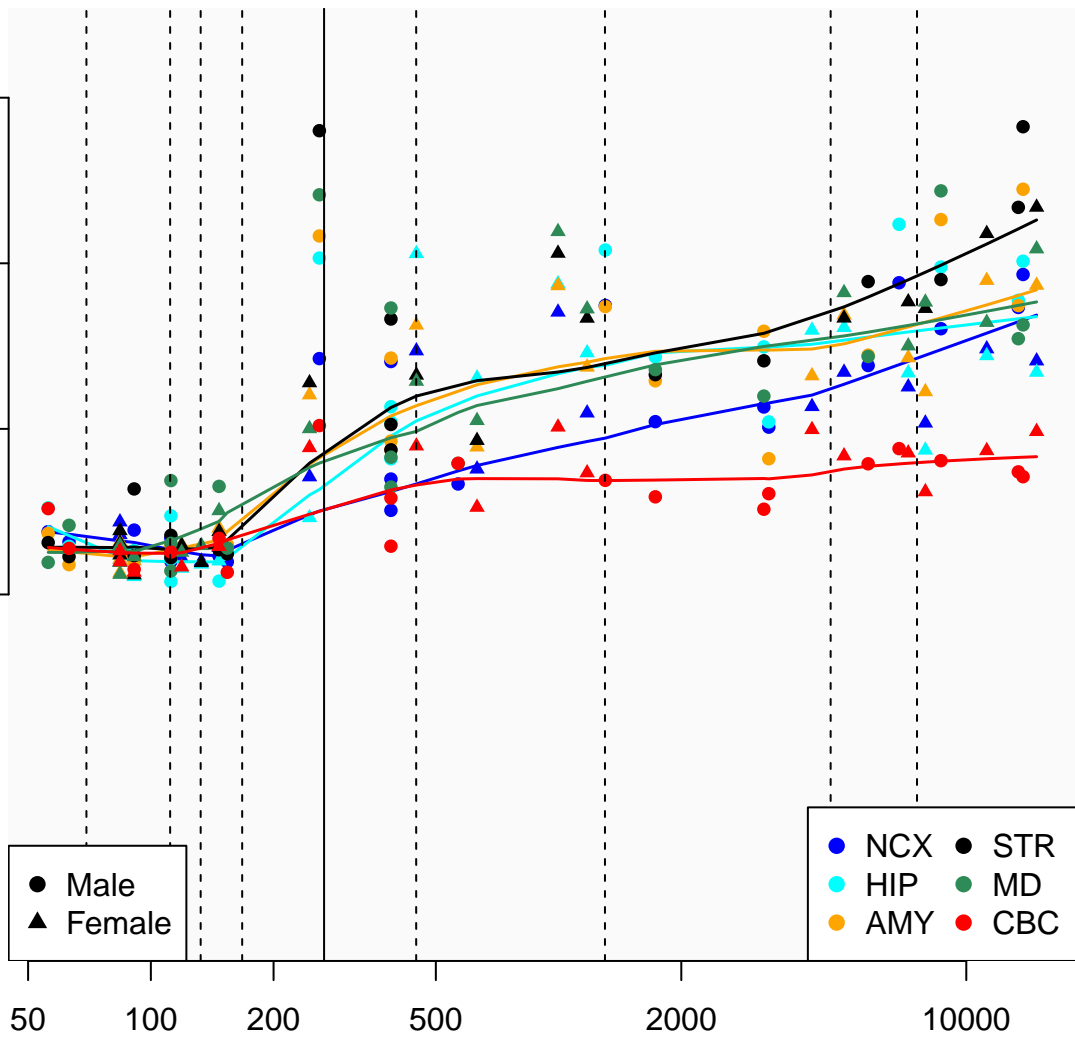

# UAP1L1\_ENSG00000197355

Window:

1 2 3 4 5 6 7 8 9

Normalized Log2 RPKM+1

3  
2  
1  
0

Age (Days)