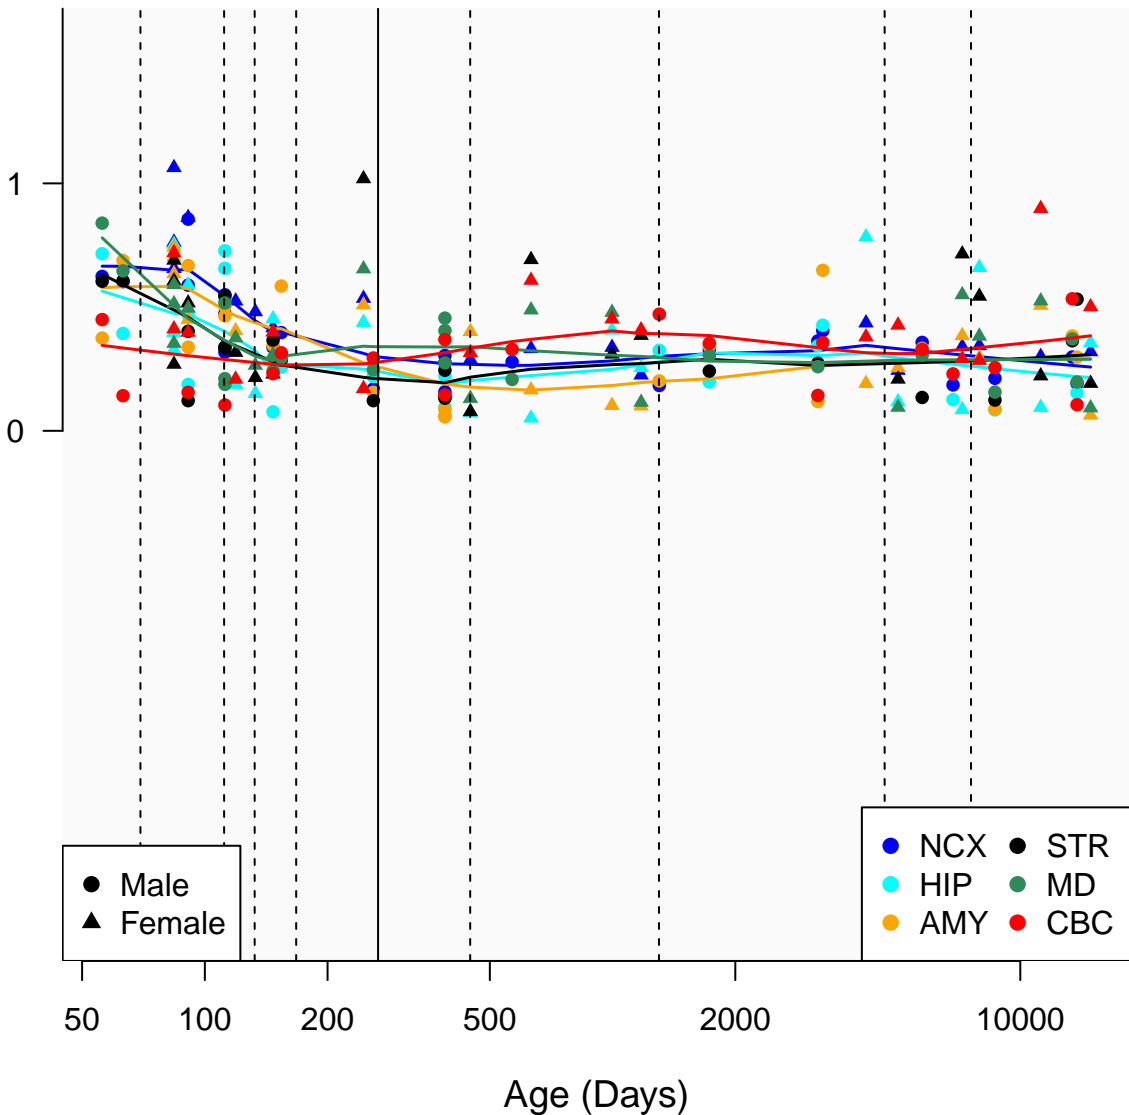

UBA52P3_ENSG00000243023

Window:

1 2 3 4 5 6 7 8 9

Normalized Log2 RPKM+1

● Male
▲ Female

● NCX ● STR
● HIP ● MD
● AMY ● CBC