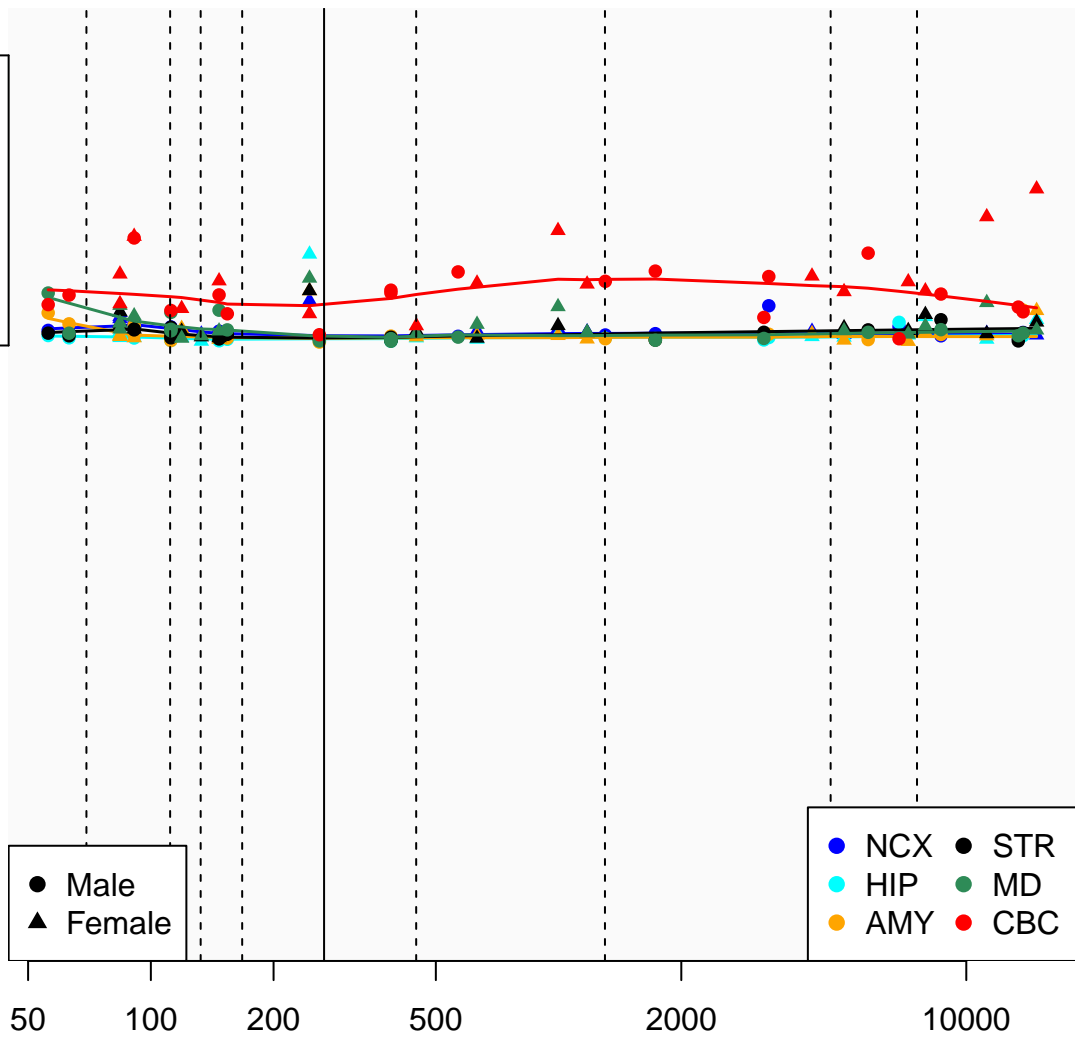

# UBASH3A\_ENSG00000160185

Window:

1 2 3 4 5 6 7 8 9

Normalized Log2 RPKM+1

1  
0

● Male  
▲ Female

● NCX ● STR  
● HIP ● MD  
● AMY ● CBC

Age (Days)