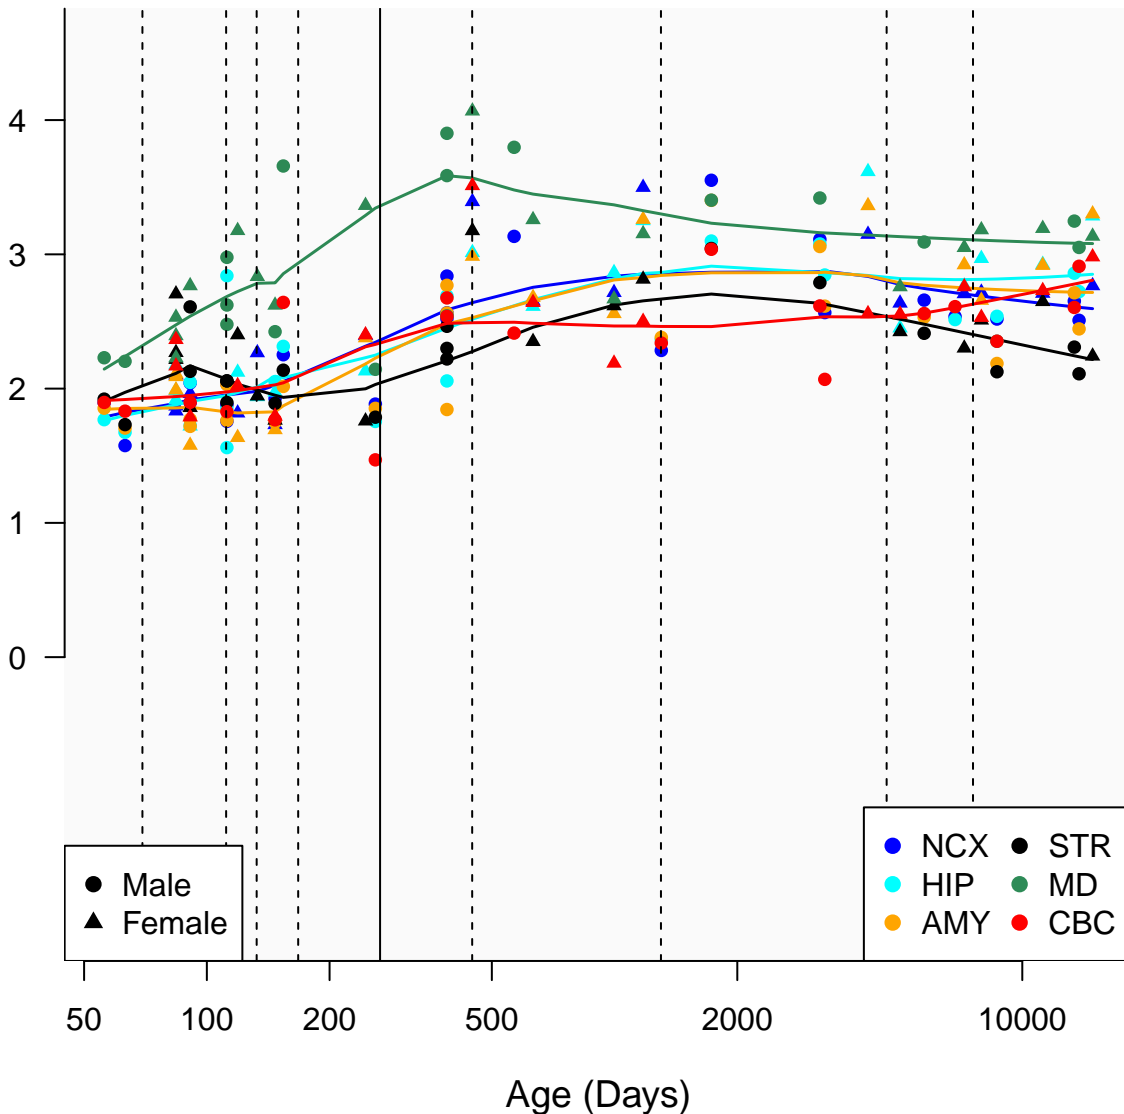

# UBE2F\_ENSG00000184182

Window:

1 2 3 4 5 6 7 8 9

Normalized Log2 RPKM+1

● Male  
▲ Female

● NCX ● STR  
● HIP ● MD  
● AMY ● CBC