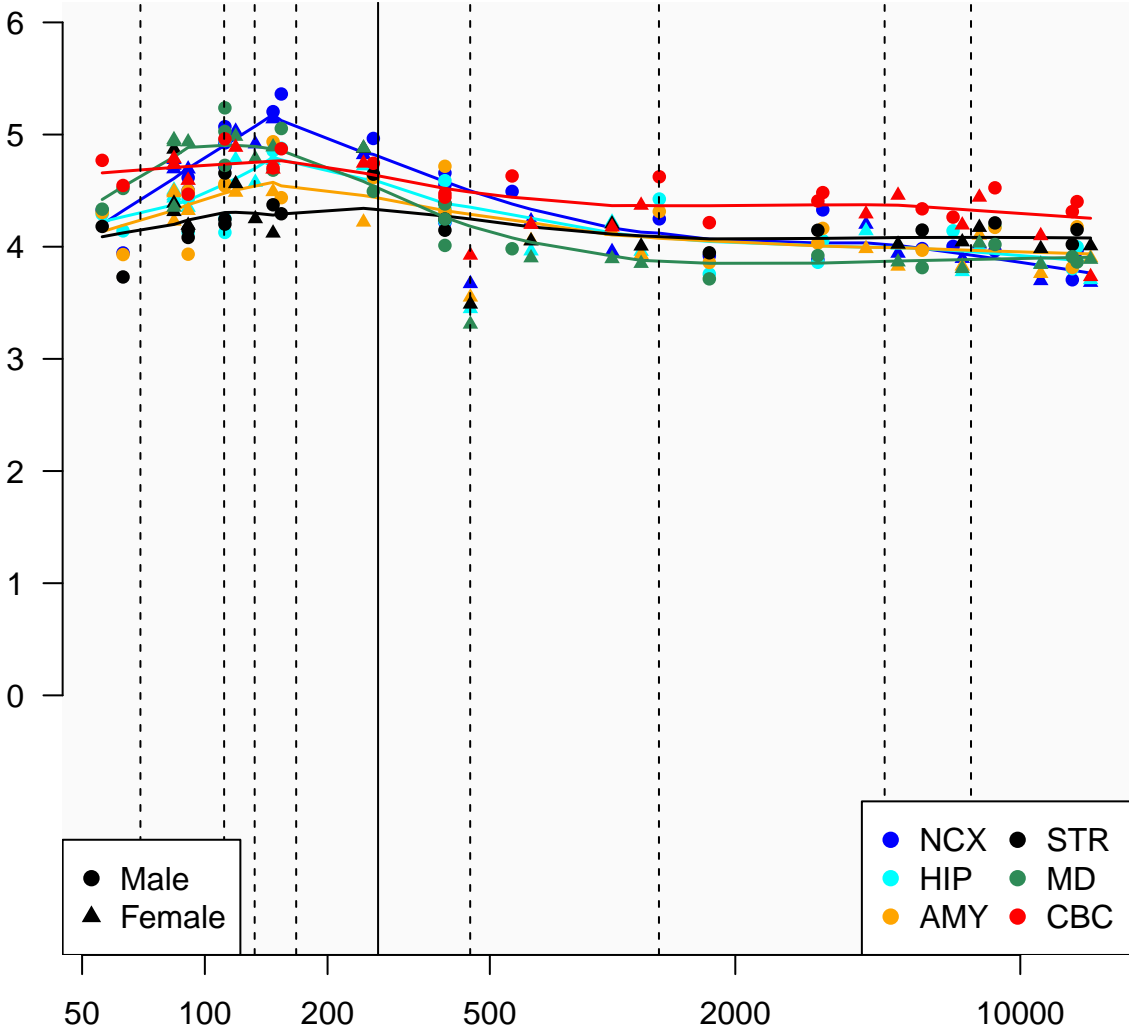

UBE2J1_ENSG00000198833

Window:

1 2 3 4 5 6 7 8 9

Normalized Log2 RPKM+1

● Male
▲ Female

● NCX ● STR
● HIP ● MD
● AMY ● CBC

Age (Days)