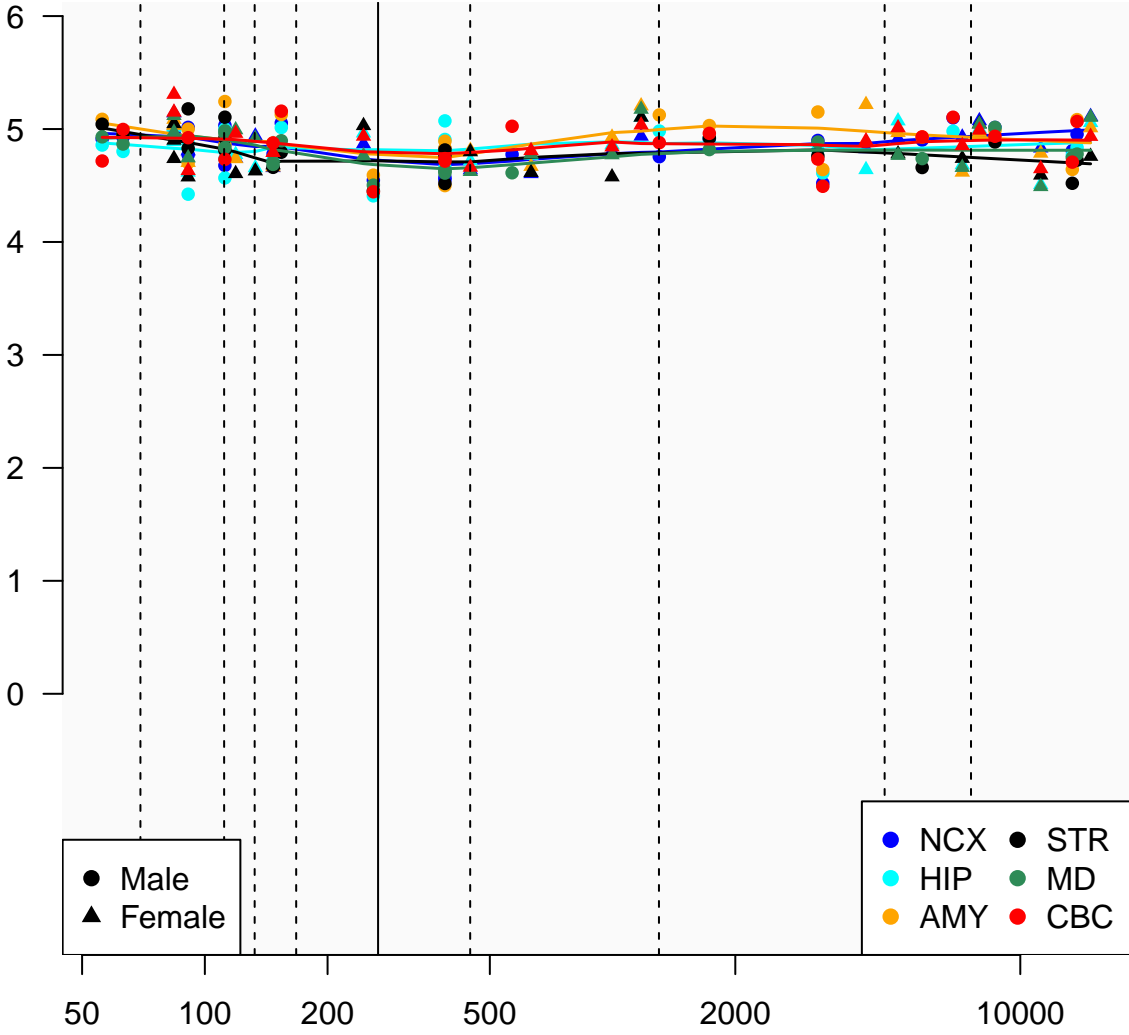

UBE2L3_ENSG00000185651

Window:

1 2 3 4 5 6 7 8 9

Normalized Log2 RPKM+1

● Male
▲ Female

● NCX ● STR
● HIP ● MD
● AMY ● CBC

Age (Days)